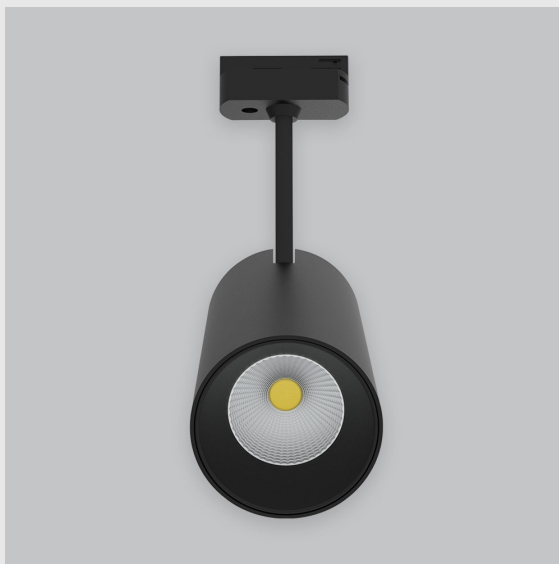

## Variant 17 - 4001-2.2.2.4.0.1.1.1.4.0.1.1.1

### Available Filters

1. Control = DALI-2 DT8
2. CRI = >90
3. Lumen Type = High
4. CCT (Colour Temperature) = 4000K
5. Beam Angle = 0° - 15°
6. Material Colour = Black
7. Distribution = Direct
8. Mounting Type = NA
9. Reflector = NA
10. Life of LED = L70 @50,000h
11. Watt = 1W - 10W
12. SDCM = SDCM = < 3
13. Optics = Lens

Phoenix Track Light has :

- Luminaire housing of die cast-aluminum
- Round recessed spotlight
- Surface powder coated
- COB (Chip on Board) technology
- Zero multiple shadows
- LED with effective colour rendering
- Overflowing colours with soft light and shadow
- Interpretation of the real environment light and colours
- Perfect longitudinal glare reduction
- Uniform light distribution
- No lateral spill for superior wall wash applications
- High colour rendering