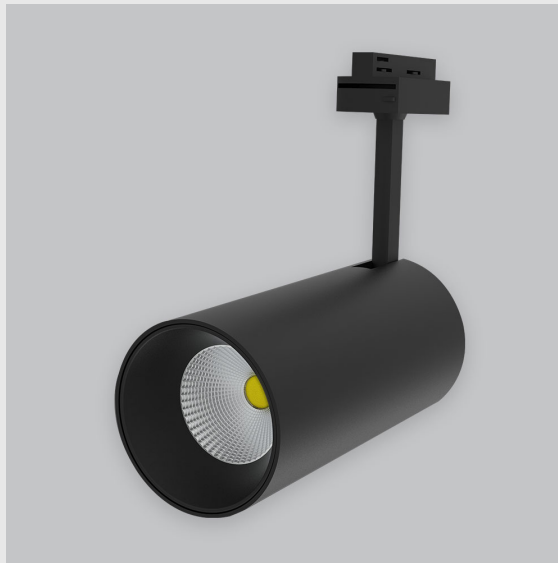

Variant 17 - 4001-2.2.2.4.0.1.0.1.1.4.0.1.1.2

Available Filters

1. Control = DALI-2 DT8
2. CRI = >90
3. Lumen Type = High
4. CCT (Colour Temperature) = 4000K
5. Beam Angle = 0° - 15°
6. Material Colour = Black
7. Distribution = Direct
8. Dimension = 100mm-300mm
9. Mounting Type = NA
10. Reflector = NA
11. Life of LED = L70 @50,000h
12. Watt = 11W - 20W
13. SDCM = SDCM = < 3
14. Optics = Lens

Phoenix Track Light has :

- Luminaire housing of die cast-aluminum
- Round recessed spotlight
- Surface powder coated
- COB (Chip on Board) technology
- Zero multiple shadows
- LED with effective colour rendering
- Overflowing colours with soft light and shadow
- Interpretation of the real environment light and colours
- Perfect longitudinal glare reduction
- Uniform light distribution
- No lateral spill for superior wall wash applications
- High colour rendering