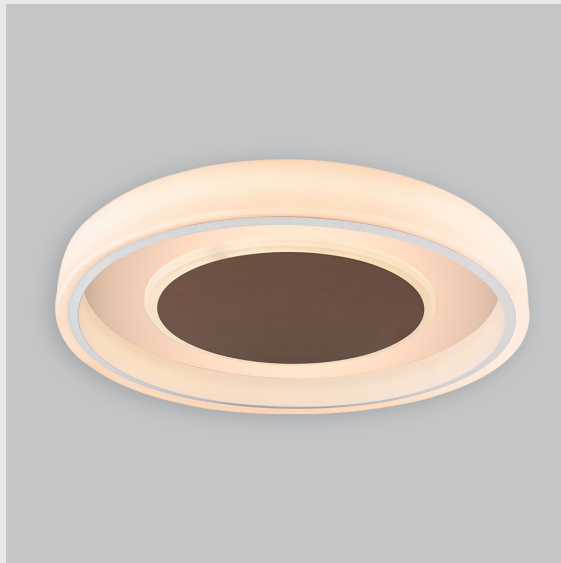

## Variant 17 - 7021-2.1.2.4.1.1.1.1.70.0.1.1.3

### Available Filters

1. Control = DALI-2 DT8
2. CRI = >90
3. Lumen Type = High
4. CCT (Colour Temperature) = 3000K
5. Mounting Type = Pendant
6. Material Colour = Black
7. Dimension = 300mm - 600mm
8. Distribution = Direct
9. Optics = NA
10. Reflector = NA
11. Life of LED = L70 @50,000h
12. Beam Angle = 90° - 110°
13. Watt = 21W - 30W
14. SDCM = SDCM = < 3

Fire Fox Ring fixture has :

- Concentric circles molded in acrylic
- Topped with aluminium details
- Multiple sizes available
- Luminaire housing of aluminium + acrylic
- For home decoration & professional environments
- Surface powder coat and LED PCB mounted
- Bottom opening for easy maintenance
- Pendant with cable suspension with quick mounting system
- M6 bolt for M6 fastener
- High performance Acrylic
- Uniform illumination
- Energy-efficient LED with color rendering