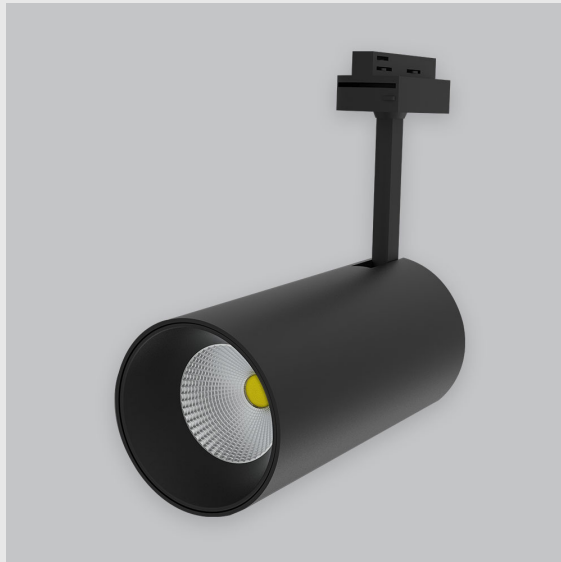

## Variant 17 - 4001-2.2.2.4.0.1.0.1.1.4.0.1.1.2

### Available Filters

1. Control = DALI-2 DT8
2. CRI = >90
3. Lumen Type = High
4. CCT (Colour Temperature) = 4000K
5. Beam Angle = 0° - 15°
6. Material Colour = Black
7. Distribution = Direct
8. Dimension = NA
9. Mounting Type = NA
10. Reflector = NA
11. Life of LED = L70 @50,000h
12. Watt = 11W - 20W
13. SDCM = SDCM = < 3
14. Optics = Lens

Phoenix Track Light has :

- Luminaire housing of die cast-aluminum
- Round recessed spotlight
- Surface powder coated
- COB (Chip on Board) technology
- Zero multiple shadows
- LED with effective colour rendering
- Overflowing colours with soft light and shadow
- Interpretation of the real environment light and colours
- Perfect longitudinal glare reduction
- Uniform light distribution
- No lateral spill for superior wall wash applications
- High colour rendering