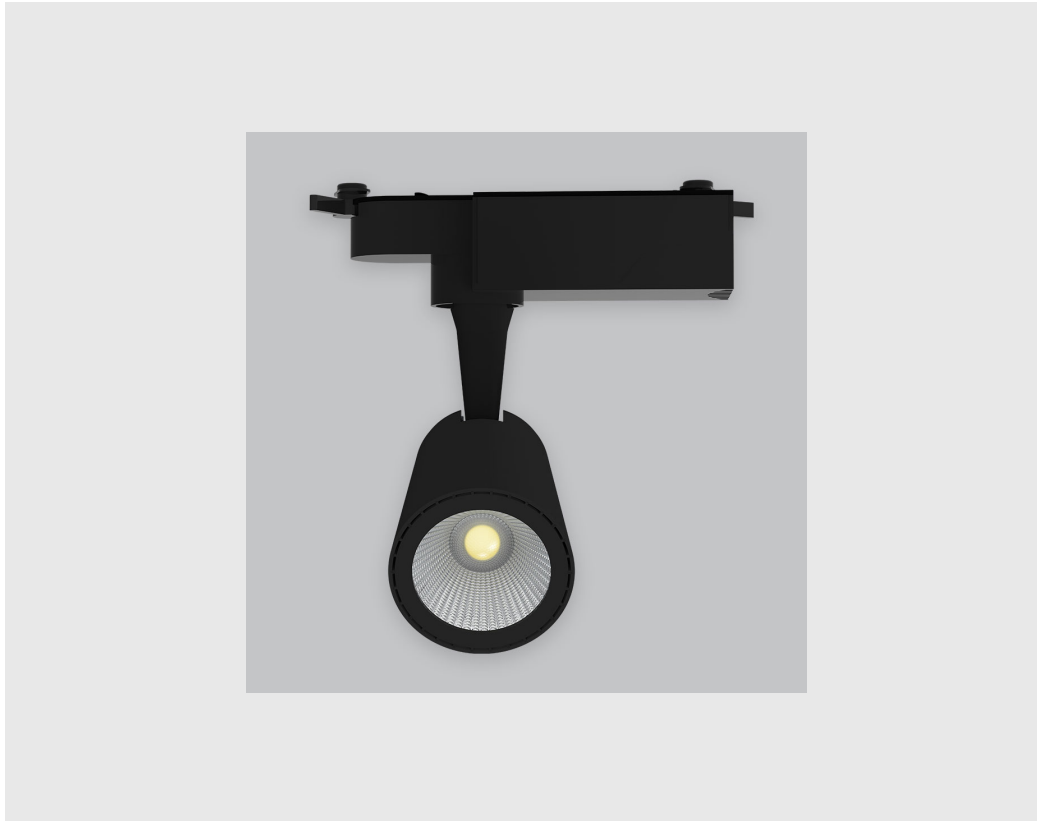

Image not found or type unknown

Variant 16

**Article number- - 4003-
2.1.2.4.4.1.7.1.1.6.0.1.1.2**

Specifications

1. Control = DALI-2 DT8
2. CRI = >90
3. Lumen Type = High
4. CCT (Colour Temperature) = 3000K
5. Beam Angle = 0° - 15°
6. Material Colour = Black
7. Distribution = Direct
8. Reflector = NA
9. Life of LED = L70 @50,000h
10. Watt = 11W - 20W
11. SDCM = SDCM = < 3
12. Mounting Type = Track Mounted
13. Dimension = 50mm-100mm
14. Optics = Lens & Reflector

Astro Track Light has :

- Luminaire housing of die cast-aluminium
- Premium powder coat
- Highly durable and in white finish
- Adjustable lighting
- 90° inclination on the horizontal plane
- 355° rotation around the vertical axis
- Angle can be directed as required
- For specific areas or to accentuate a feature
- Zero multiple shadows
- LED with effective colour rendering
- Overflowing colours with soft light and shadow
- Interpretation of the real environment light and colours
- High colour rendering