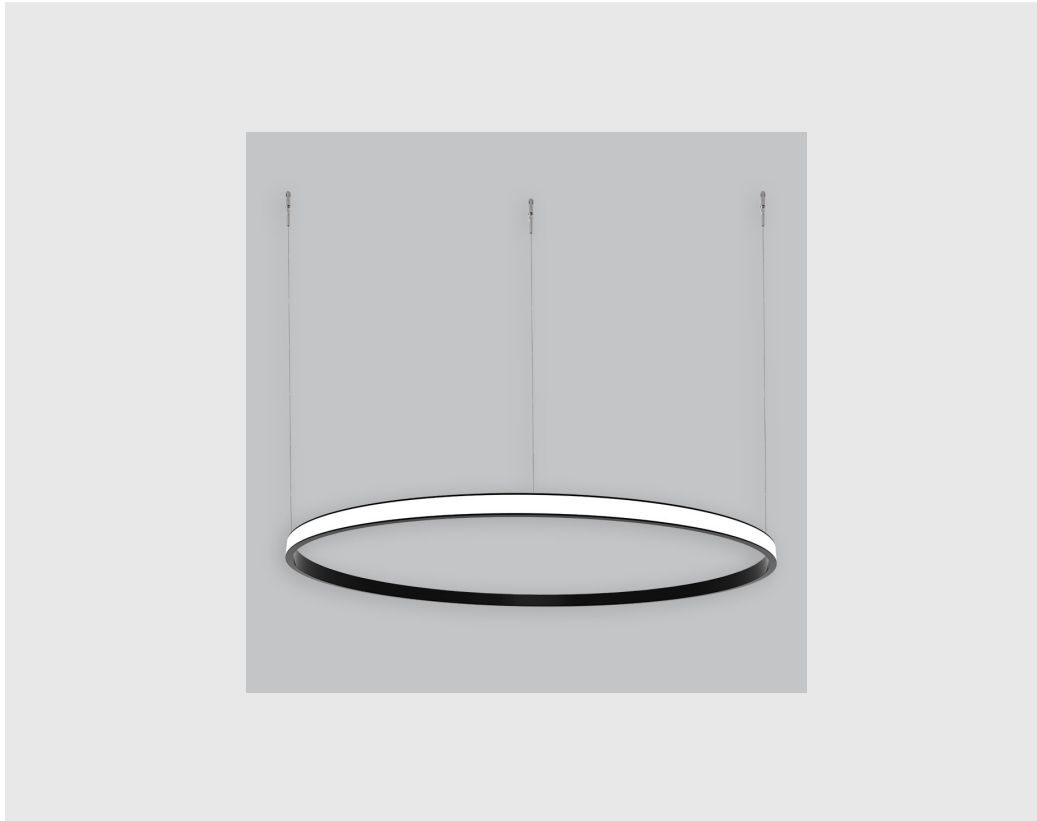

Image not found or type unknown

Variant 16

**Article number- - 7006-
2.1.2.4.1.1.1.1.7.1.0.1.1.3**

Specifications

1. Control = DALI-2 DT8
2. CRI = >90
3. Lumen Type = High
4. CCT (Colour Temperature) = 3000K
5. Mounting Type = Pendant
6. Material Colour = Black
7. Dimension = NA
8. Distribution = Direct
9. Optics = PMMA Diffuser
10. Reflector = NA
11. Life of LED = L70 @50,000h
12. Beam Angle = 90° - 110°
13. Watt = 21W - 30W
14. SDCM = SDCM = < 3

Unik Outer Lit Ring has :

- Outer lit ring with 20mm height
- Luminaire housing of aluminium
- Surface powder coated
- LED PCB mounted
- Bottom opening for easy maintenance
- Pendant with cable suspension
- Quick mounting system
- M6 bolt for M6 fastener
- Creates a beautiful scenery of lighting
- Uniform illumination
- Energy-efficient LED with color rendering