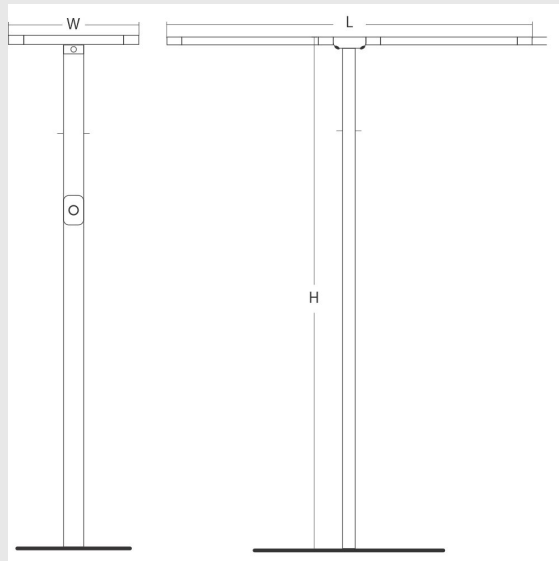

## Variant 16 - 9005-1- 2.5.1.4.2.3.0.1.70.0.1.1.3

### Available Filters

1. Control = DALI-2 DT8
2. CRI = >80
3. Lumen Type = High
4. CCT (Colour Temperature) = Tunable White 2700K-6500K
5. Mounting Type = Surface
6. Material Colour = Grey
7. Distribution = Direct
8. Dimension = 301mm-600mm
9. Optics = NA
10. Reflector = NA
11. Life of LED = L70 @50,000h
12. Beam Angle = 90° - 110°
13. Watt = 21W - 30W
14. SDCM = SDCM = < 3