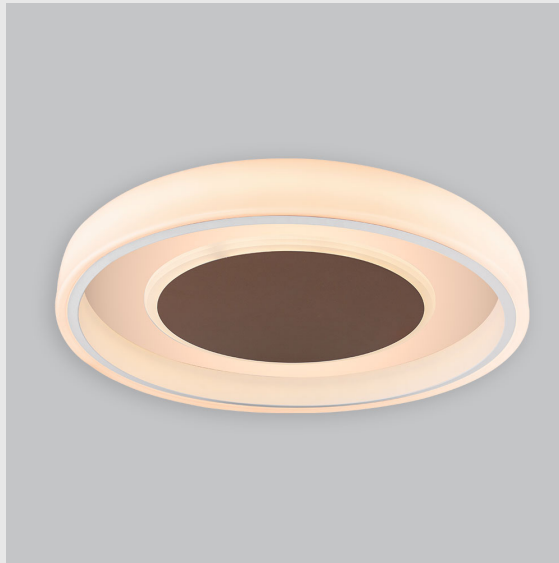

Variant 16 - 7021-2.5.1.4.1.1.1.1.70.0.1.1.3

Available Filters

1. Control = DALI-2 DT8
2. CRI = >80
3. Lumen Type = High
4. CCT (Colour Temperature) = Tunable White 2700K-6500K
5. Mounting Type = Pendant
6. Material Colour = Black
7. Dimension = NA
8. Distribution = Direct
9. Optics = NA
10. Reflector = NA
11. Life of LED = L70 @50,000h
12. Beam Angle = 90° - 110°
13. Watt = 21W - 30W
14. SDCM = SDCM = < 3

Fire Fox Ring fixture has :

- Concentric circles molded in acrylic
- Topped with aluminium details
- Multiple sizes available
- Luminaire housing of aluminium + acrylic
- For home decoration & professional environments
- Surface powder coat and LED PCB mounted
- Bottom opening for easy maintenance
- Pendant with cable suspension with quick mounting system
- M6 bolt for M6 fastener
- High performance Acrylic
- Uniform illumination
- Energy-efficient LED with color rendering