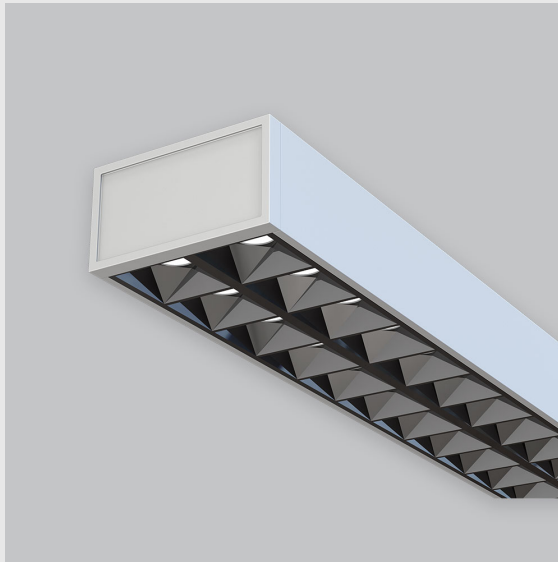

Variant 16 - 9001-1- 2.5.1.4.2.3.0.1.70.0.1.1.4

Available Filters

1. Control = DALI-2 DT8
2. CRI = >80
3. Lumen Type = High
4. CCT (Colour Temperature) = Tunable White 2700K-6500K
5. Mounting Type = Surface
6. Material Colour = Grey
7. Distribution = Direct
8. Dimension = 301mm-600mm
9. Optics = NA
10. Reflector = NA
11. Life of LED = L70 @50,000h
12. Beam Angle = 90° - 110°
13. Watt = 31W - 40W
14. SDCM = SDCM = < 3

Leno F fixture has :

- Luminaire housing of aluminium
- Surface powder coat
- SMD (Surface Mount Device) LED technology
- Free standing luminaires
- Minimalistic design
- Numerous combinations of lamp head designs for a variety of desks