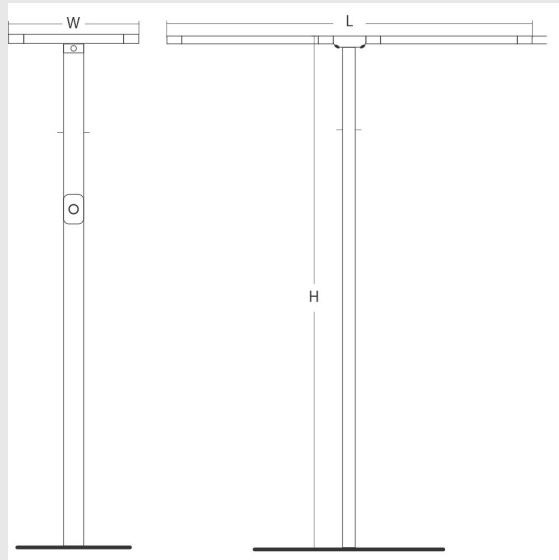

Variant 16 - 9005-1- 2.5.1.4.2.3.0.1.70.0.1.1.3

Available Filters

1. Control = DALI-2 DT8
2. CRI = >80
3. Lumen Type = High
4. CCT (Colour Temperature) = Tunable White 2700K-6500K
5. Mounting Type = Surface
6. Material Colour = Grey
7. Distribution = Direct
8. Dimension = 301mm-600mm
9. Optics = NA
10. Reflector = NA
11. Life of LED = L70 @50,000h
12. Beam Angle = 90° - 110°
13. Watt = 21W - 30W
14. SDCM = SDCM = < 3

Leno D fixture has :

- Luminaire housing of aluminium
- Surface powder coat
- SMD (Surface Mount Device) LED technology
- Free standing luminaires
- Minimalistic design
- Numerous combinations of lamp head designs for a variety of desks
- Overflowing colours
- Soft light and shadow
- Interpretation of the real environment light and colours