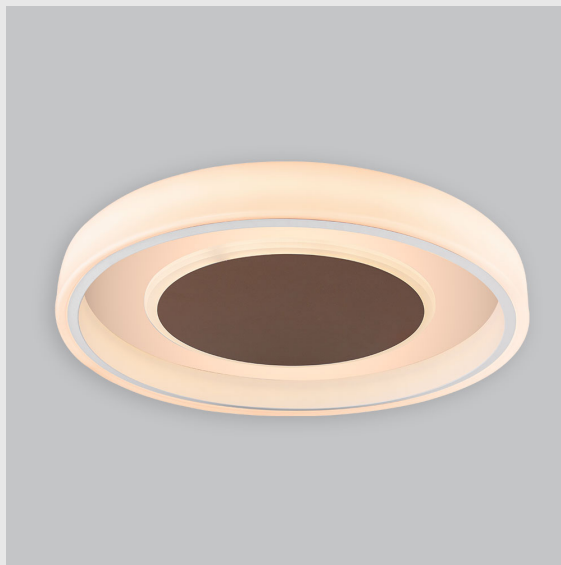

## Variant 16 - 7021-2.5.1.4.1.1.1.1.70.0.1.1.3

### Available Filters

1. Control = DALI-2 DT8
2. CRI = >80
3. Lumen Type = High
4. CCT (Colour Temperature) = Tunable White 2700K-6500K
5. Mounting Type = Pendant
6. Material Colour = Black
7. Dimension = NA
8. Distribution = Direct
9. Optics = NA
10. Reflector = NA
11. Life of LED = L70 @50,000h
12. Beam Angle = 90° - 110°
13. Watt = 21W - 30W
14. SDCM = SDCM = < 3

Fire Fox Ring fixture has :

- Concentric circles molded in acrylic
- Topped with aluminium details
- Multiple sizes available
- Luminaire housing of aluminium + acrylic
- For home decoration & professional environments
- Surface powder coat and LED PCB mounted
- Bottom opening for easy maintenance
- Pendant with cable suspension with quick mounting system
- M6 bolt for M6 fastener
- High performance Acrylic
- Uniform illumination
- Energy-efficient LED with color rendering