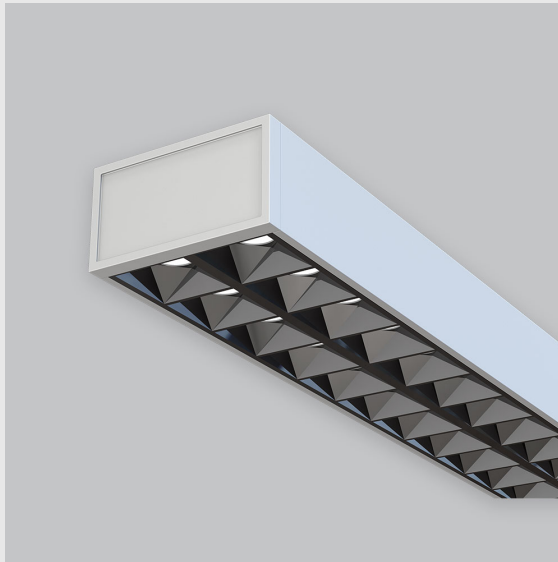

## **Variant 16 - 9001-1- 2.5.1.4.2.3.0.1.70.0.1.1.4**

### **Available Filters**

1. Control = DALI-2 DT8
2. CRI = >80
3. Lumen Type = High
4. CCT (Colour Temperature) = Tunable White 2700K-6500K
5. Mounting Type = Surface
6. Material Colour = Grey
7. Distribution = Direct
8. Dimension = 301mm-600mm
9. Optics = NA
10. Reflector = NA
11. Life of LED = L70 @50,000h
12. Beam Angle = 90° - 110°
13. Watt = 31W - 40W
14. SDCM = SDCM = < 3

Leno F fixture has :

- Luminaire housing of aluminium
- Surface powder coat
- SMD (Surface Mount Device) LED technology
- Free standing luminaires
- Minimalistic design
- Numerous combinations of lamp head designs for a variety of desks