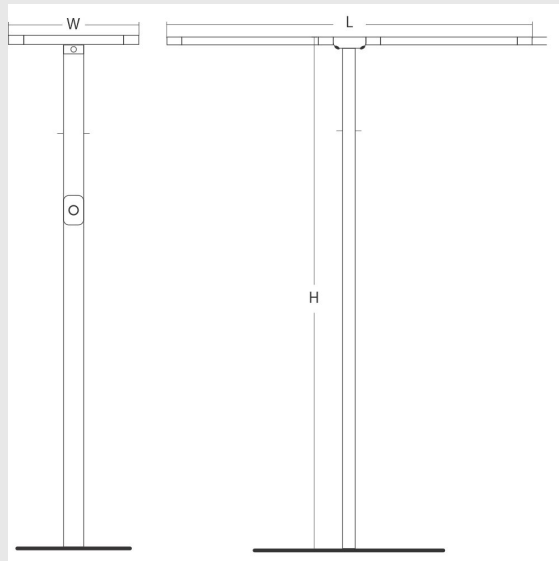

Variant 16 - 9005-1- 2.5.1.4.2.3.0.1.70.0.1.1.3

Available Filters

1. Control = DALI-2 DT8
2. CRI = >80
3. Lumen Type = High
4. CCT (Colour Temperature) = Tunable White 2700K-6500K
5. Mounting Type = Surface
6. Material Colour = Grey
7. Distribution = Direct
8. Dimension = 301mm-600mm
9. Optics = NA
10. Reflector = NA
11. Life of LED = L70 @50,000h
12. Beam Angle = 90° - 110°
13. Watt = 21W - 30W
14. SDCM = SDCM = < 3