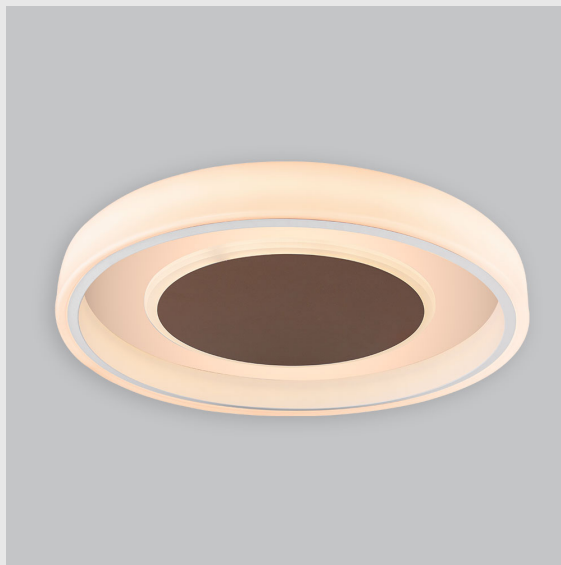

Variant 16 - 7021-2.5.1.4.1.1.1.1.70.0.1.1.3

Available Filters

1. Control = DALI-2 DT8
2. CRI = >80
3. Lumen Type = High
4. CCT (Colour Temperature) = Tunable White 2700K-6500K
5. Mounting Type = Pendant
6. Material Colour = Black
7. Dimension = NA
8. Distribution = Direct
9. Optics = NA
10. Reflector = NA
11. Life of LED = L70 @50,000h
12. Beam Angle = 90° - 110°
13. Watt = 21W - 30W
14. SDCM = SDCM = < 3

Fire Fox Ring fixture has :

- Concentric circles molded in acrylic
- Topped with aluminium details
- Multiple sizes available
- Luminaire housing of aluminium + acrylic
- For home decoration & professional environments
- Surface powder coat and LED PCB mounted
- Bottom opening for easy maintenance
- Pendant with cable suspension with quick mounting system
- M6 bolt for M6 fastener
- High performance Acrylic
- Uniform illumination
- Energy-efficient LED with color rendering