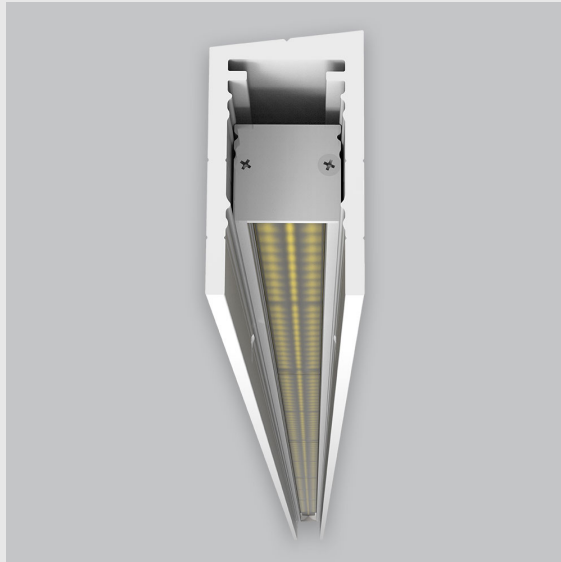

## Variant 16 - 5002-2.1.2.4.2.1.4.1.1.4.0.1.1.1

### Available Filters

1. Control = DALI-2 DT8
2. CRI = >90
3. Lumen Type = High
4. CCT (Colour Temperature) = 3000K
5. Beam Angle = 0° - 15°
6. Mounting Type = Surface
7. Material Colour = Black
8. Dimension = 1201mm - 2400mm
9. Distribution = Direct
10. Reflector = NA
11. Life of LED = L70 @50,000h
12. Watt = 1W - 10W
13. SDCM = SDCM = < 3
14. Optics = Lens

P2 Vertical Wall Grazer has :

- Luminaire housing made of extruded aluminium
- Grazes walls
- Accentuates surface textures better
- Reduces hotspots and dead zones
- Custom engineered
- Precision optics provide a narrow 10° beam
- Accommodates a wide range of wall heights
- Perfect longitudinal glare reduction
- Uniform illumination
- Energy efficient LED with effective colour rendering