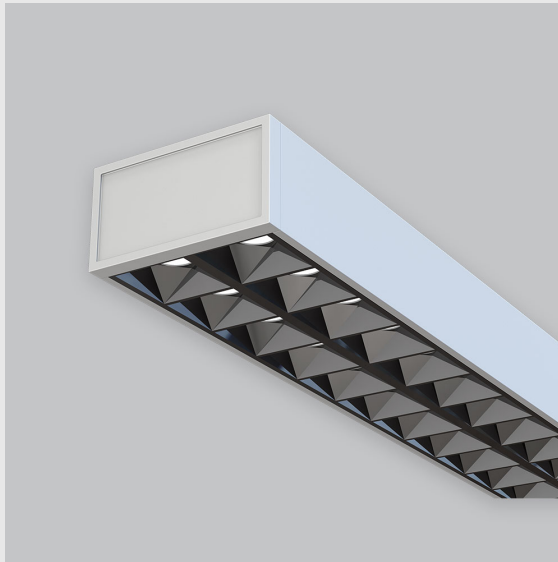

Variant 16 - 9001-1- 2.5.1.4.2.3.0.1.70.0.1.1.4

Available Filters

1. Control = DALI-2 DT8
2. CRI = >80
3. Lumen Type = High
4. CCT (Colour Temperature) = Tunable White 2700K-6500K
5. Mounting Type = Surface
6. Material Colour = Grey
7. Distribution = Direct
8. Dimension = 100mm-300mm
9. Optics = NA
10. Reflector = NA
11. Life of LED = L70 @50,000h
12. Beam Angle = 90° - 110°
13. Watt = 31W - 40W
14. SDCM = SDCM = < 3

Leno F fixture has :

- Luminaire housing of aluminium
- Surface powder coat
- SMD (Surface Mount Device) LED technology
- Free standing luminaires
- Minimalistic design
- Numerous combinations of lamp head designs for a variety of desks