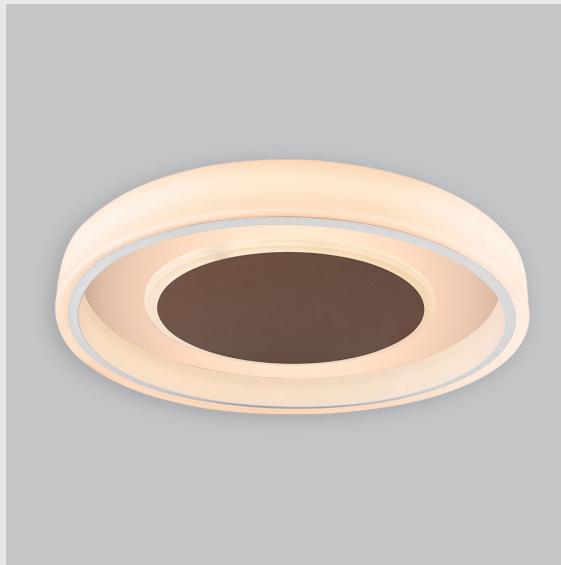

Variant 16 - 7021-2.5.1.4.1.1.1.1.70.0.1.1.3

Available Filters

1. Control = DALI-2 DT8
2. CRI = >80
3. Lumen Type = High
4. CCT (Colour Temperature) = Tunable White 2700K-6500K
5. Mounting Type = Pendant
6. Material Colour = Black
7. Dimension = 300mm - 600mm
8. Distribution = Direct
9. Optics = NA
10. Reflector = NA
11. Life of LED = L70 @50,000h
12. Beam Angle = 90° - 110°
13. Watt = 21W - 30W
14. SDCM = SDCM = < 3

Fire Fox Ring fixture has :

- Concentric circles molded in acrylic
- Topped with aluminium details
- Multiple sizes available
- Luminaire housing of aluminium + acrylic
- For home decoration & professional environments
- Surface powder coat and LED PCB mounted
- Bottom opening for easy maintenance
- Pendant with cable suspension with quick mounting system
- M6 bolt for M6 fastener
- High performance Acrylic
- Uniform illumination
- Energy-efficient LED with color rendering