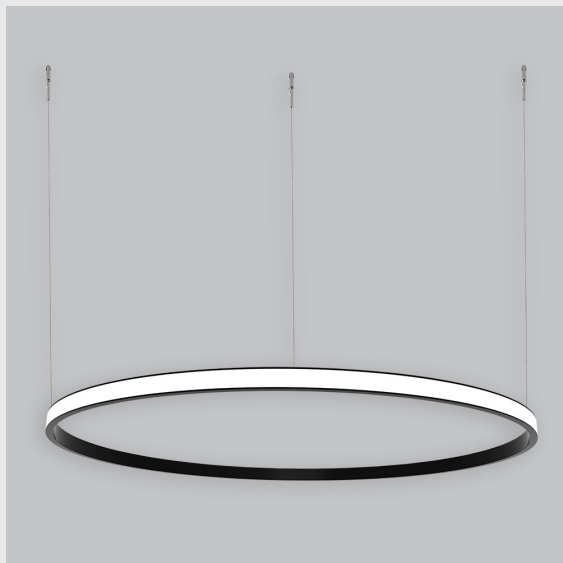

## Variant 16 - 7006-2.1.2.4.1.1.1.1.7.1.0.1.1.3

### Available Filters

1. Control = DALI-2 DT8
2. CRI = >90
3. Lumen Type = High
4. CCT (Colour Temperature) = 3000K
5. Mounting Type = Pendant
6. Material Colour = Black
7. Dimension = 300mm - 600mm
8. Distribution = Direct
9. Optics = PMMA Diffuser
10. Reflector = NA
11. Life of LED = L70 @50,000h
12. Beam Angle = 90° - 110°
13. Watt = 21W - 30W
14. SDCM = SDCM = < 3

Unik Outer Lit Ring has :

- Outer lit ring with 20mm height
- Luminaire housing of aluminium
- Surface powder coated
- LED PCB mounted
- Bottom opening for easy maintenance
- Pendant with cable suspension
- Quick mounting system
- M6 bolt for M6 fastener
- Creates a beautiful scenery of lighting
- Uniform illumination
- Energy-efficient LED with color rendering