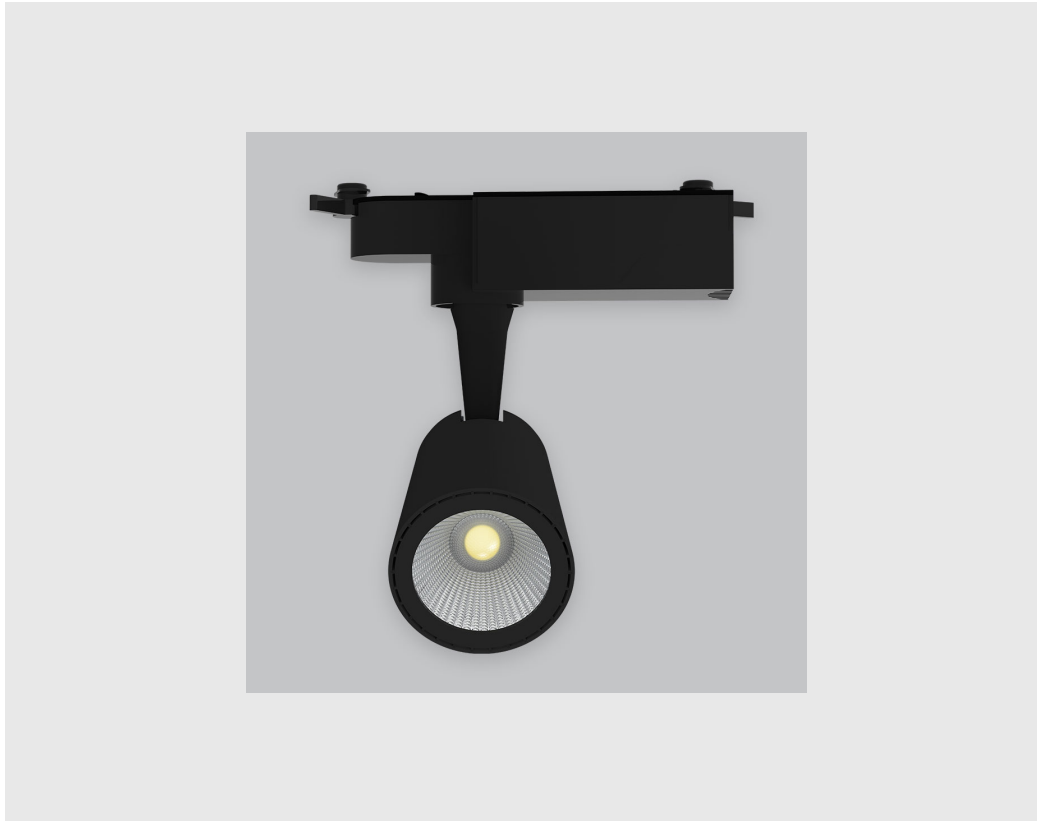

### Specifications

1. Control = DALI-2 DT8
2. CRI = >80
3. Lumen Type = High
4. CCT (Colour Temperature) = Tunable White 2700K-6500K
5. Beam Angle = 0° - 15°
6. Material Colour = Black
7. Distribution = Direct
8. Reflector = NA
9. Life of LED = L70 @50,000h
10. Watt = 11W - 20W
11. SDCM = SDCM = < 3
12. Mounting Type = Track Mounted
13. Dimension = 50mm-100mm
14. Optics = Lens & Reflector

Astro Track Light has :

- Luminaire housing of die cast-aluminium
- Premium powder coat
- Highly durable and in white finish
- Adjustable lighting
- 90° inclination on the horizontal plane
- 355° rotation around the vertical axis
- Angle can be directed as required
- For specific areas or to accentuate a feature
- Zero multiple shadows
- LED with effective colour rendering
- Overflowing colours with soft light and shadow
- Interpretation of the real environment light and colours
- High colour rendering