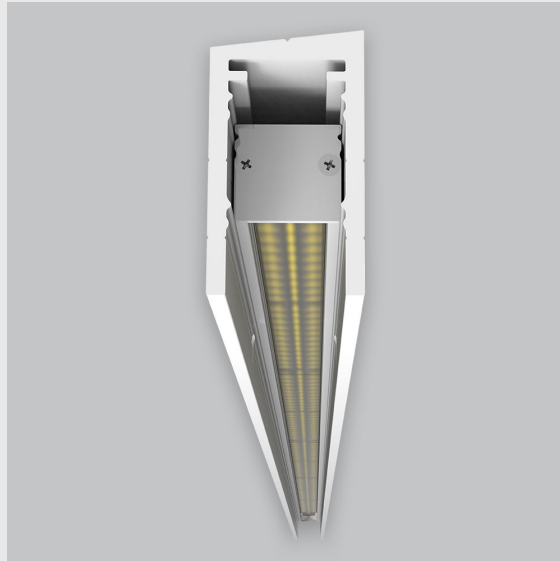

Image not found or type unknown

Variant 15

Article number- - 5002-
2.5.1.4.2.1.4.1.1.4.0.1.1.1

Specifications

1. Control = DALI-2 DT8
2. CRI = >80
3. Lumen Type = High
4. CCT (Colour Temperature) = Tunable White 2700K-6500K
5. Beam Angle = 0° - 15°
6. Mounting Type = Surface
7. Material Colour = Black
8. Dimension = 1201mm - 2400mm
9. Distribution = Direct
10. Reflector = NA
11. Life of LED = L70 @50,000h
12. Watt = 1W - 10W
13. SDCM = SDCM = < 3
14. Optics = Lens

P2 Vertical Wall Grazer has :

- Luminaire housing made of extruded aluminium
- Grazes walls
- Accentuates surface textures better
- Reduces hotspots and dead zones
- Custom engineered
- Precision optics provide a narrow 10° beam
- Accommodates a wide range of wall heights
- Perfect longitudinal glare reduction
- Uniform illumination
- Energy efficient LED with effective colour rendering