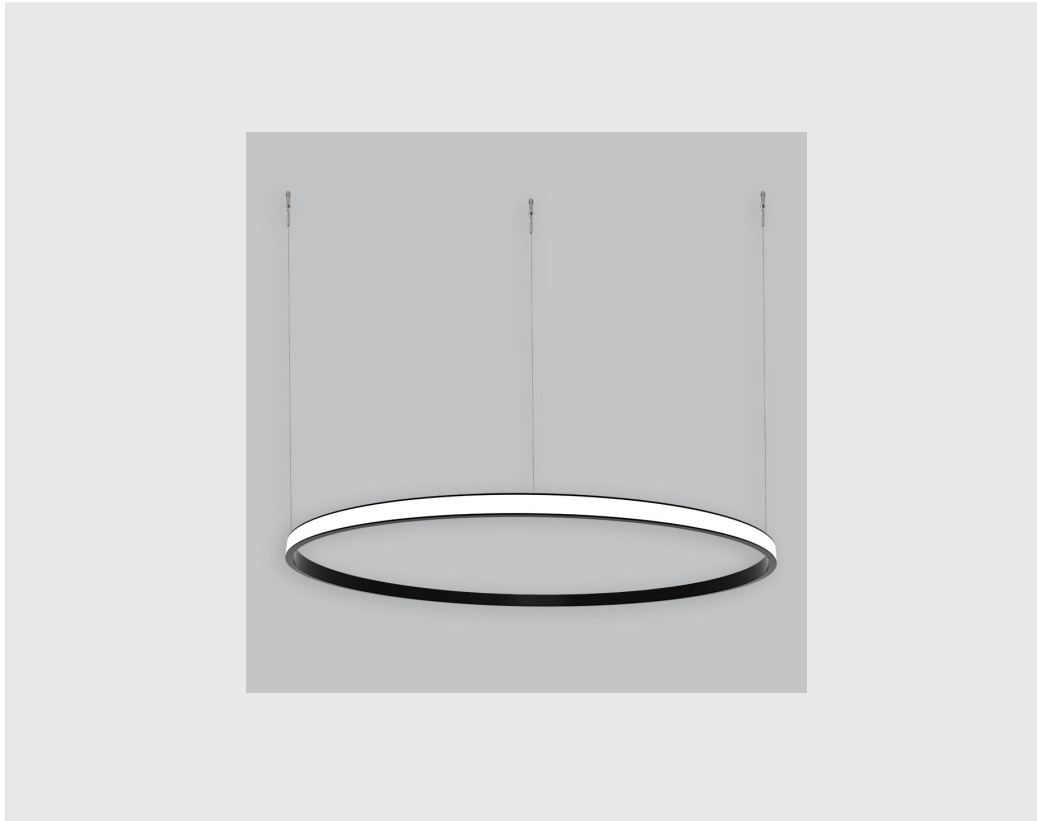

## Variant 15

**Article number- - 7006-  
2.5.1.4.1.1.1.1.7.1.0.1.1.3**

### Specifications

1. Control = DALI-2 DT8
2. CRI = >80
3. Lumen Type = High
4. CCT (Colour Temperature) = Tunable White 2700K-6500K
5. Mounting Type = Pendant
6. Material Colour = Black
7. Dimension = NA
8. Distribution = Direct
9. Optics = PMMA Diffuser
10. Reflector = NA
11. Life of LED = L70 @50,000h
12. Beam Angle = 90° - 110°
13. Watt = 21W - 30W
14. SDCM = SDCM = < 3

Unik Outer Lit Ring has :

- Outer lit ring with 20mm height
- Luminaire housing of aluminium
- Surface powder coated
- LED PCB mounted
- Bottom opening for easy maintenance
- Pendant with cable suspension
- Quick mounting system
- M6 bolt for M6 fastener
- Creates a beautiful scenery of lighting
- Uniform illumination
- Energy-efficient LED with color rendering