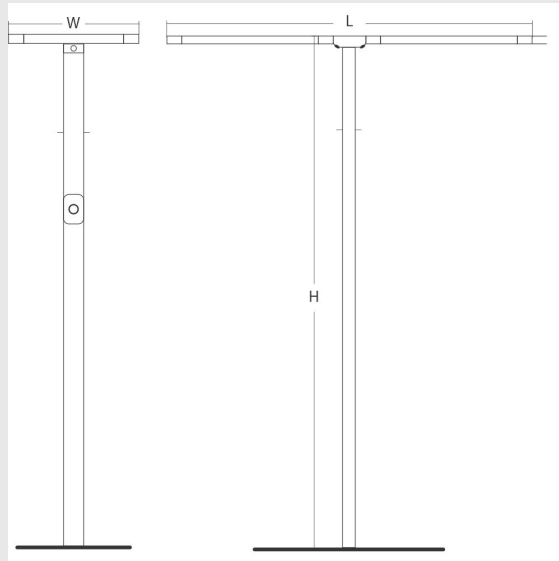

Variant 15 - 9005-1- 2.4.1.4.2.3.0.1.70.0.1.1.3

Available Filters

1. Control = DALI-2 DT8
2. CRI = >80
3. Lumen Type = High
4. CCT (Colour Temperature) = 6500K
5. Mounting Type = Surface
6. Material Colour = Grey
7. Distribution = Direct
8. Dimension = 301mm-600mm
9. Optics = NA
10. Reflector = NA
11. Life of LED = L70 @50,000h
12. Beam Angle = 90° - 110°
13. Watt = 21W - 30W
14. SDCM = SDCM = < 3

Leno D fixture has :

- Luminaire housing of aluminium
- Surface powder coat
- SMD (Surface Mount Device) LED technology
- Free standing luminaires
- Minimalistic design
- Numerous combinations of lamp head designs for a variety of desks
- Overflowing colours
- Soft light and shadow
- Interpretation of the real environment light and colours