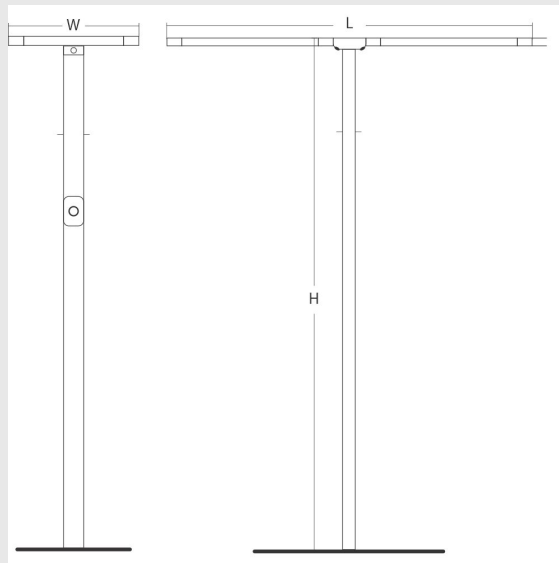

Variant 15 - 9005-1- 2.4.1.4.2.3.0.1.70.0.1.1.3

Available Filters

1. Control = DALI-2 DT8
2. CRI = >80
3. Lumen Type = High
4. CCT (Colour Temperature) = 6500K
5. Mounting Type = Surface
6. Material Colour = Grey
7. Distribution = Direct
8. Dimension = 301mm-600mm
9. Optics = NA
10. Reflector = NA
11. Life of LED = L70 @50,000h
12. Beam Angle = 90° - 110°
13. Watt = 21W - 30W
14. SDCM = SDCM = < 3

Leno D fixture has :

- Luminaire housing of aluminium
- Surface powder coat
- SMD (Surface Mount Device) LED technology
- Free standing luminaires
- Minimalistic design
- Numerous combinations of lamp head designs for a variety of desks
- Overflowing colours
- Soft light and shadow
- Interpretation of the real environment light and colours