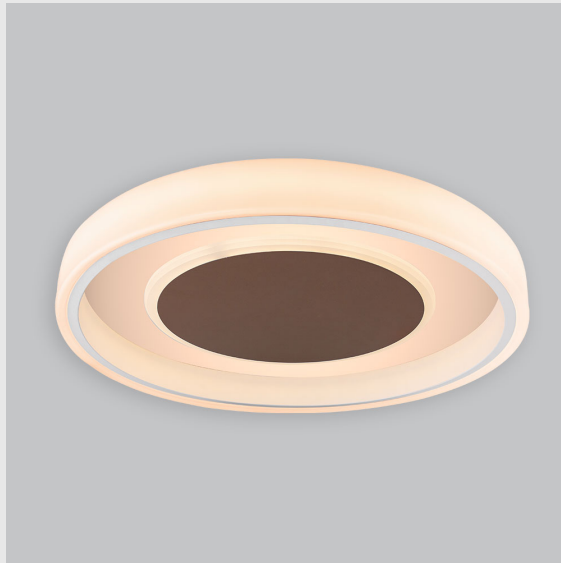

## Variant 15 - 7021-2.4.1.4.1.1.1.1.70.0.1.1.3

### Available Filters

1. Control = DALI-2 DT8
2. CRI = >80
3. Lumen Type = High
4. CCT (Colour Temperature) = 6500K
5. Mounting Type = Pendant
6. Material Colour = Black
7. Dimension = NA
8. Distribution = Direct
9. Optics = NA
10. Reflector = NA
11. Life of LED = L70 @50,000h
12. Beam Angle = 90° - 110°
13. Watt = 21W - 30W
14. SDCM = SDCM = < 3

Fire Fox Ring fixture has :

- Concentric circles molded in acrylic
- Topped with aluminium details
- Multiple sizes available
- Luminaire housing of aluminium + acrylic
- For home decoration & professional environments
- Surface powder coat and LED PCB mounted
- Bottom opening for easy maintenance
- Pendant with cable suspension with quick mounting system
- M6 bolt for M6 fastener
- High performance Acrylic
- Uniform illumination
- Energy-efficient LED with color rendering