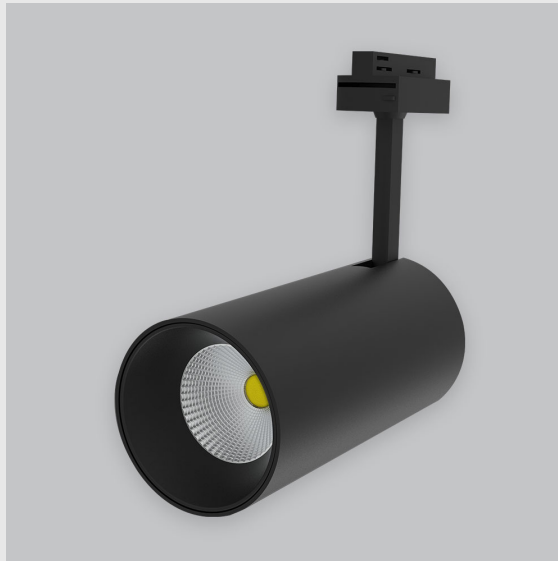

Variant 15 - 4001-2.5.1.4.0.1.0.1.1.4.0.1.1.4

Available Filters

1. Control = DALI-2 DT8
2. CRI = >80
3. Lumen Type = High
4. CCT (Colour Temperature) = Tunable White 2700K-6500K
5. Beam Angle = 0° - 15°
6. Material Colour = Black
7. Distribution = Direct
8. Dimension = 301mm-600mm
9. Mounting Type = NA
10. Reflector = NA
11. Life of LED = L70 @50,000h
12. Watt = 31W - 40W
13. SDCM = SDCM = < 3
14. Optics = Lens

Phoenix Track Light has :

- Luminaire housing of die cast-aluminum
- Round recessed spotlight
- Surface powder coated
- COB (Chip on Board) technology
- Zero multiple shadows
- LED with effective colour rendering
- Overflowing colours with soft light and shadow
- Interpretation of the real environment light and colours
- Perfect longitudinal glare reduction
- Uniform light distribution