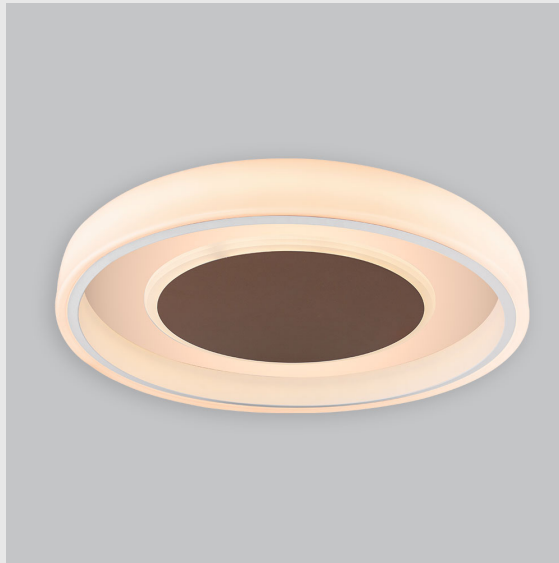

Variant 15 - 7021-2.4.1.4.1.1.1.1.70.0.1.1.3

Available Filters

1. Control = DALI-2 DT8
2. CRI = >80
3. Lumen Type = High
4. CCT (Colour Temperature) = 6500K
5. Mounting Type = Pendant
6. Material Colour = Black
7. Dimension = NA
8. Distribution = Direct
9. Optics = NA
10. Reflector = NA
11. Life of LED = L70 @50,000h
12. Beam Angle = 90° - 110°
13. Watt = 21W - 30W
14. SDCM = SDCM = < 3

Fire Fox Ring fixture has :

- Concentric circles molded in acrylic
- Topped with aluminium details
- Multiple sizes available
- Luminaire housing of aluminium + acrylic
- For home decoration & professional environments
- Surface powder coat and LED PCB mounted
- Bottom opening for easy maintenance
- Pendant with cable suspension with quick mounting system
- M6 bolt for M6 fastener
- High performance Acrylic
- Uniform illumination
- Energy-efficient LED with color rendering