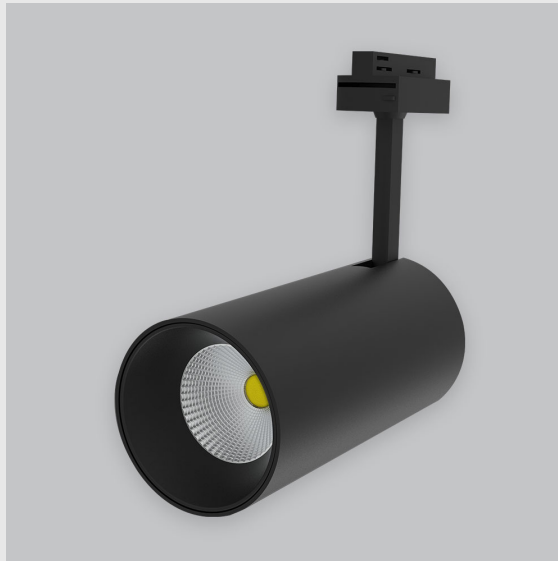

## Variant 15 - 4001-2.5.1.4.0.1.0.1.1.4.0.1.1.4

### Available Filters

1. Control = DALI-2 DT8
2. CRI = >80
3. Lumen Type = High
4. CCT (Colour Temperature) = Tunable White 2700K-6500K
5. Beam Angle = 0° - 15°
6. Material Colour = Black
7. Distribution = Direct
8. Dimension = 301mm-600mm
9. Mounting Type = NA
10. Reflector = NA
11. Life of LED = L70 @50,000h
12. Watt = 31W - 40W
13. SDCM = SDCM = < 3
14. Optics = Lens

Phoenix Track Light has :

- Luminaire housing of die cast-aluminum
- Round recessed spotlight
- Surface powder coated
- COB (Chip on Board) technology
- Zero multiple shadows
- LED with effective colour rendering
- Overflowing colours with soft light and shadow
- Interpretation of the real environment light and colours
- Perfect longitudinal glare reduction
- Uniform light distribution