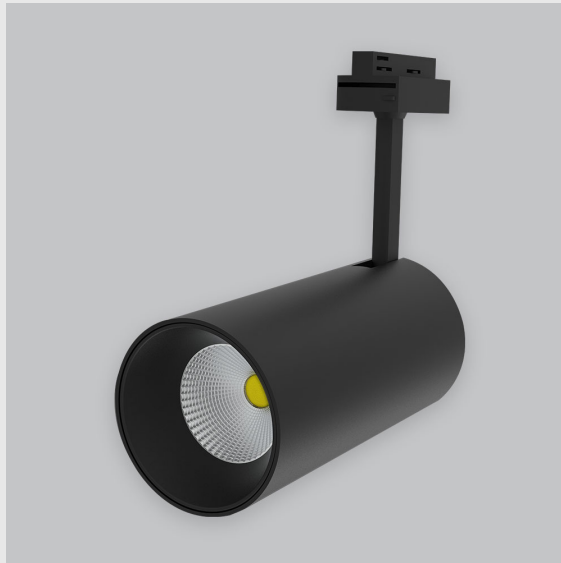

Variant 15 - 4001-2.5.1.4.0.1.0.1.1.4.0.1.1.4

Available Filters

1. Control = DALI-2 DT8
2. CRI = >80
3. Lumen Type = High
4. CCT (Colour Temperature) = Tunable White 2700K-6500K
5. Beam Angle = 0° - 15°
6. Material Colour = Black
7. Distribution = Direct
8. Dimension = 100mm-300mm
9. Mounting Type = NA
10. Reflector = NA
11. Life of LED = L70 @50,000h
12. Watt = 31W - 40W
13. SDCM = SDCM = < 3
14. Optics = Lens

Phoenix Track Light has :

- Luminaire housing of die cast-aluminum
- Round recessed spotlight
- Surface powder coated
- COB (Chip on Board) technology
- Zero multiple shadows
- LED with effective colour rendering
- Overflowing colours with soft light and shadow
- Interpretation of the real environment light and colours
- Perfect longitudinal glare reduction
- Uniform light distribution