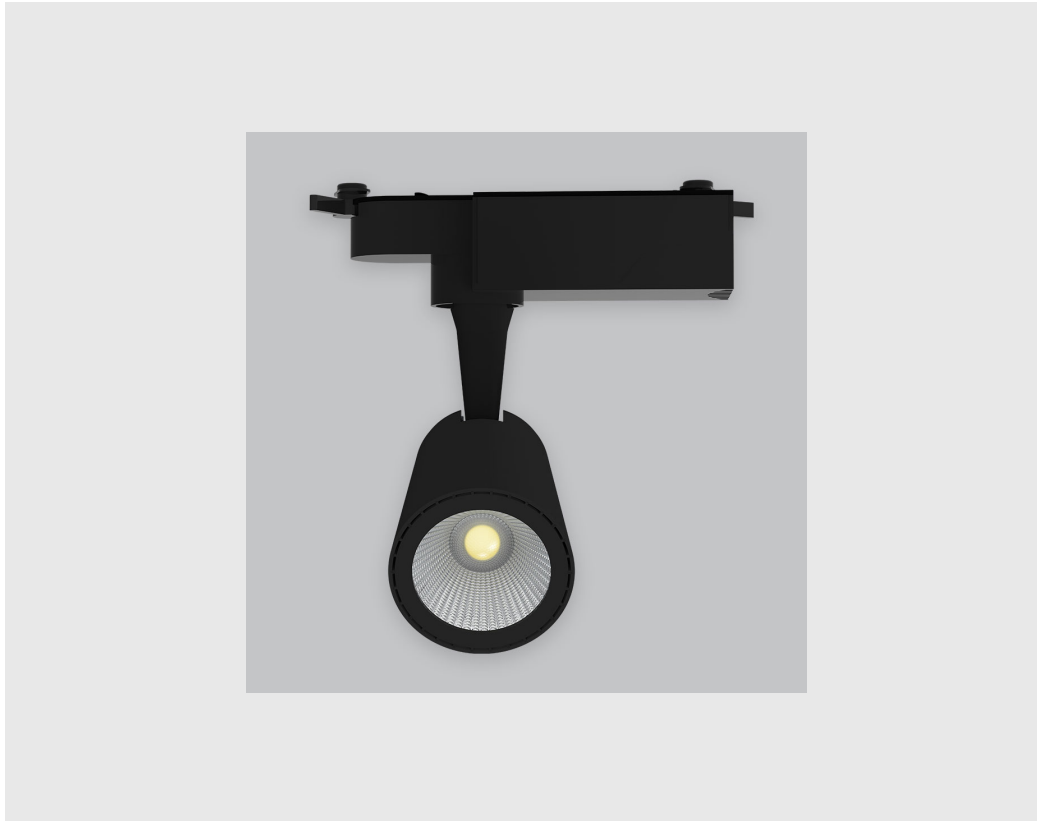

Image not found or type unknown

Variant 14

**Article number- - 4003-
2.4.1.4.4.1.7.1.1.6.0.1.1.2**

Specifications

1. Control = DALI-2 DT8
2. CRI = >80
3. Lumen Type = High
4. CCT (Colour Temperature) = 6500K
5. Beam Angle = 0° - 15°
6. Material Colour = Black
7. Distribution = Direct
8. Reflector = NA
9. Life of LED = L70 @50,000h
10. Watt = 11W - 20W
11. SDCM = SDCM = < 3
12. Mounting Type = Track Mounted
13. Dimension = 50mm-100mm
14. Optics = Lens & Reflector

Astro Track Light has :

- Luminaire housing of die cast-aluminium
- Premium powder coat
- Highly durable and in white finish
- Adjustable lighting
- 90° inclination on the horizontal plane
- 355° rotation around the vertical axis
- Angle can be directed as required
- For specific areas or to accentuate a feature
- Zero multiple shadows
- LED with effective colour rendering
- Overflowing colours with soft light and shadow
- Interpretation of the real environment light and colours
- High colour rendering