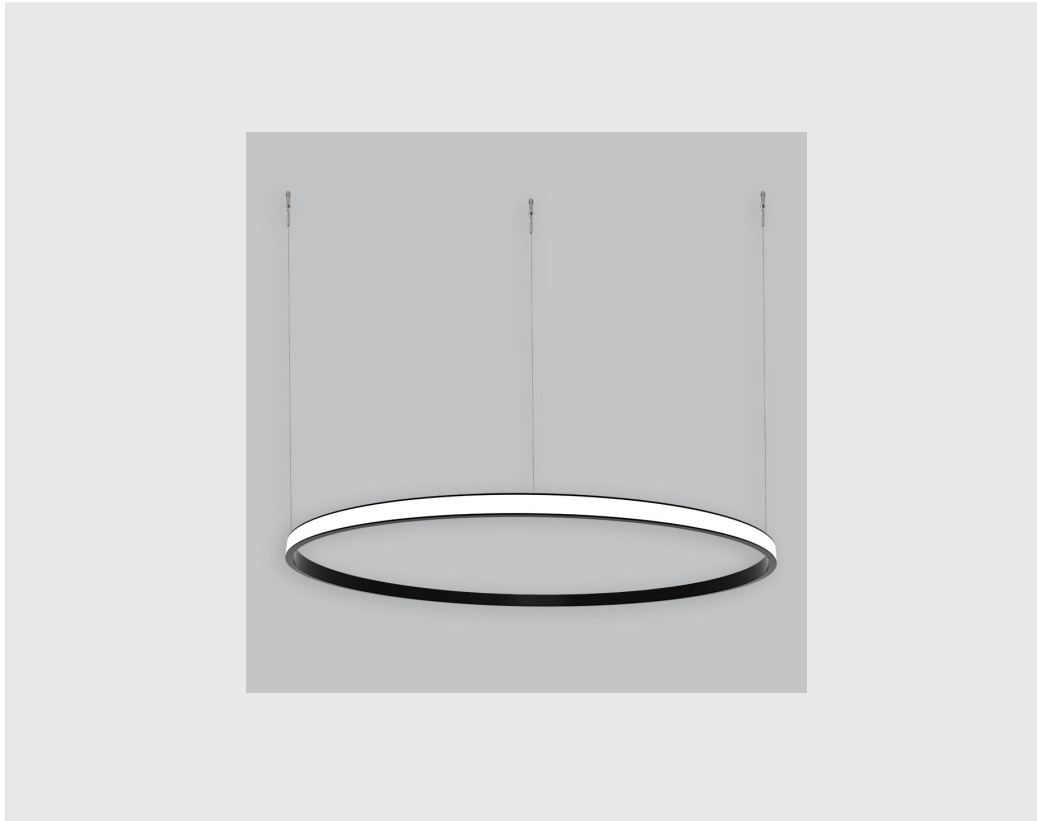

Image not found or type unknown

Variant 14

**Article number- - 7006-
2.4.1.4.1.1.1.1.7.1.0.1.1.3**

Specifications

1. Control = DALI-2 DT8
2. CRI = >80
3. Lumen Type = High
4. CCT (Colour Temperature) = 6500K
5. Mounting Type = Pendant
6. Material Colour = Black
7. Dimension = NA
8. Distribution = Direct
9. Optics = PMMA Diffuser
10. Reflector = NA
11. Life of LED = L70 @50,000h
12. Beam Angle = 90° - 110°
13. Watt = 21W - 30W
14. SDCM = SDCM = < 3

Unik Outer Lit Ring has :

- Outer lit ring with 20mm height
- Luminaire housing of aluminium
- Surface powder coated
- LED PCB mounted
- Bottom opening for easy maintenance
- Pendant with cable suspension
- Quick mounting system
- M6 bolt for M6 fastener
- Creates a beautiful scenery of lighting
- Uniform illumination
- Energy-efficient LED with color rendering