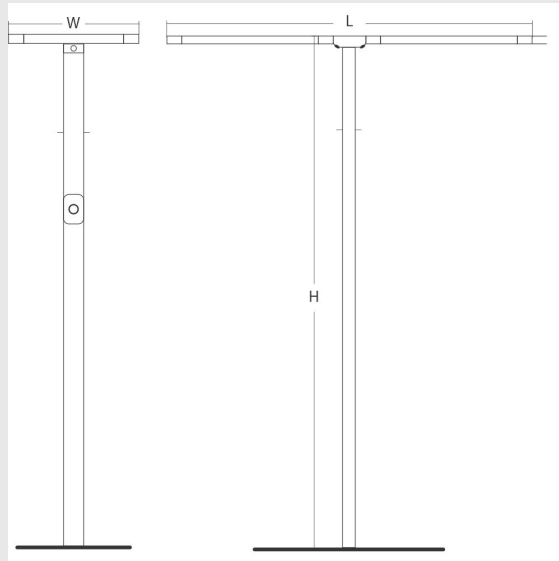

Variant 14 - 9005-1- 2.3.1.4.2.3.0.1.70.0.1.1.3

Available Filters

1. Control = DALI-2 DT8
2. CRI = >80
3. Lumen Type = High
4. CCT (Colour Temperature) = 5700K
5. Mounting Type = Surface
6. Material Colour = Grey
7. Distribution = Direct
8. Dimension = 301mm-600mm
9. Optics = NA
10. Reflector = NA
11. Life of LED = L70 @50,000h
12. Beam Angle = 90° - 110°
13. Watt = 21W - 30W
14. SDCM = SDCM = < 3

Leno D fixture has :

- Luminaire housing of aluminium
- Surface powder coat
- SMD (Surface Mount Device) LED technology
- Free standing luminaires
- Minimalistic design
- Numerous combinations of lamp head designs for a variety of desks
- Overflowing colours
- Soft light and shadow
- Interpretation of the real environment light and colours