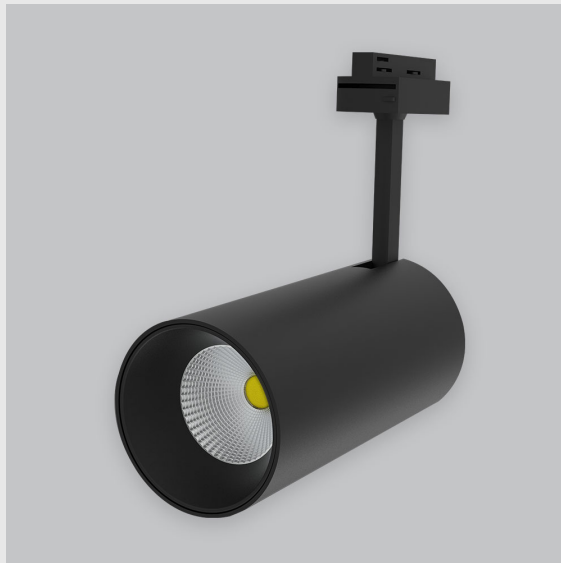

## Variant 14 - 4001-2.4.1.4.0.1.0.1.1.4.0.1.1.2

### Available Filters

1. Control = DALI-2 DT8
2. CRI = >80
3. Lumen Type = High
4. CCT (Colour Temperature) = 6500K
5. Beam Angle = 0° - 15°
6. Material Colour = Black
7. Distribution = Direct
8. Dimension = 301mm-600mm
9. Mounting Type = NA
10. Reflector = NA
11. Life of LED = L70 @50,000h
12. Watt = 11W - 20W
13. SDCM = SDCM = < 3
14. Optics = Lens

Phoenix Track Light has :

- Luminaire housing of die cast-aluminum
- Round recessed spotlight
- Surface powder coated
- COB (Chip on Board) technology
- Zero multiple shadows
- LED with effective colour rendering
- Overflowing colours with soft light and shadow
- Interpretation of the real environment light and colours
- Perfect longitudinal glare reduction
- Uniform light distribution
- No lateral spill for superior wall wash applications
- High colour rendering