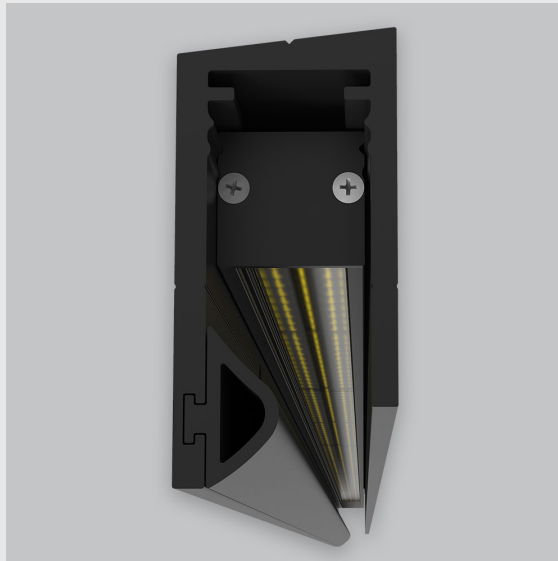

Variant 14 - 5003-2.4.1.4.2.1.4.1.1.4.0.1.1.1

Available Filters

1. Control = DALI-2 DT8
2. CRI = >80
3. Lumen Type = High
4. CCT (Colour Temperature) = 6500K
5. Beam Angle = 0° - 15°
6. Mounting Type = Surface
7. Material Colour = Black
8. Dimension = 1201mm - 2400mm
9. Distribution = Direct
10. Reflector = NA
11. Life of LED = L70 @50,000h
12. Watt = 1W - 10W
13. SDCM = SDCM = < 3
14. Optics = Lens

P2 Vertical Wall Grazer with Visor has :

- Luminaire housing made of extruded aluminium
- Grazes walls vertically
- Accentuates surface textures better
- Reduces hotspots and dead zones
- Custom engineered
- Precision optics provide a narrow 10° beam
- Accommodates a wide range of wall heights
- Perfect longitudinal glare reduction
- Uniform illumination
- Energy efficient LED with effective colour rendering