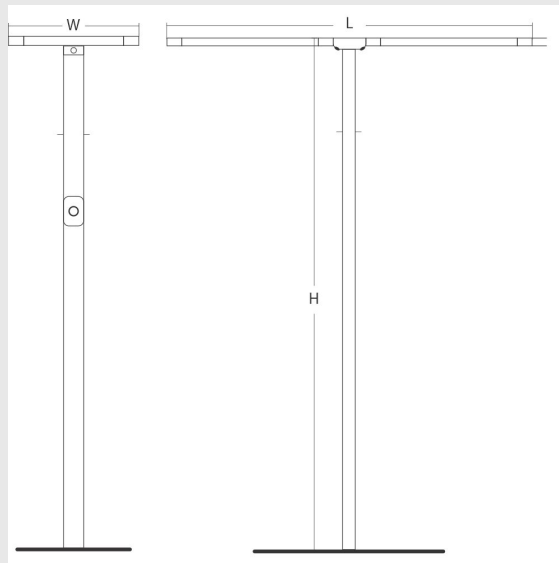

Variant 14 - 9005-1- 2.3.1.4.2.3.0.1.70.0.1.1.3

Available Filters

1. Control = DALI-2 DT8
2. CRI = >80
3. Lumen Type = High
4. CCT (Colour Temperature) = 5700K
5. Mounting Type = Surface
6. Material Colour = Grey
7. Distribution = Direct
8. Dimension = 301mm-600mm
9. Optics = NA
10. Reflector = NA
11. Life of LED = L70 @50,000h
12. Beam Angle = 90° - 110°
13. Watt = 21W - 30W
14. SDCM = SDCM = < 3

Leno D fixture has :

- Luminaire housing of aluminium
- Surface powder coat
- SMD (Surface Mount Device) LED technology
- Free standing luminaires
- Minimalistic design
- Numerous combinations of lamp head designs for a variety of desks
- Overflowing colours
- Soft light and shadow
- Interpretation of the real environment light and colours