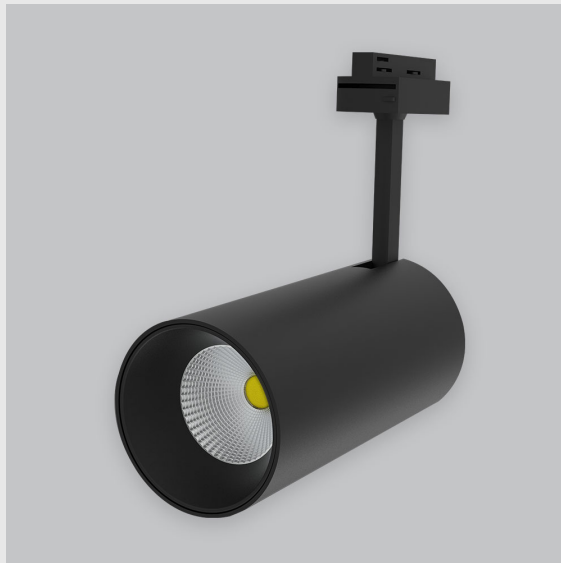

Variant 14 - 4001-2.4.1.4.0.1.0.1.1.4.0.1.1.2

Available Filters

1. Control = DALI-2 DT8
2. CRI = >80
3. Lumen Type = High
4. CCT (Colour Temperature) = 6500K
5. Beam Angle = 0° - 15°
6. Material Colour = Black
7. Distribution = Direct
8. Dimension = 301mm-600mm
9. Mounting Type = NA
10. Reflector = NA
11. Life of LED = L70 @50,000h
12. Watt = 11W - 20W
13. SDCM = SDCM = < 3
14. Optics = Lens

Phoenix Track Light has :

- Luminaire housing of die cast-aluminum
- Round recessed spotlight
- Surface powder coated
- COB (Chip on Board) technology
- Zero multiple shadows
- LED with effective colour rendering
- Overflowing colours with soft light and shadow
- Interpretation of the real environment light and colours
- Perfect longitudinal glare reduction
- Uniform light distribution
- No lateral spill for superior wall wash applications
- High colour rendering