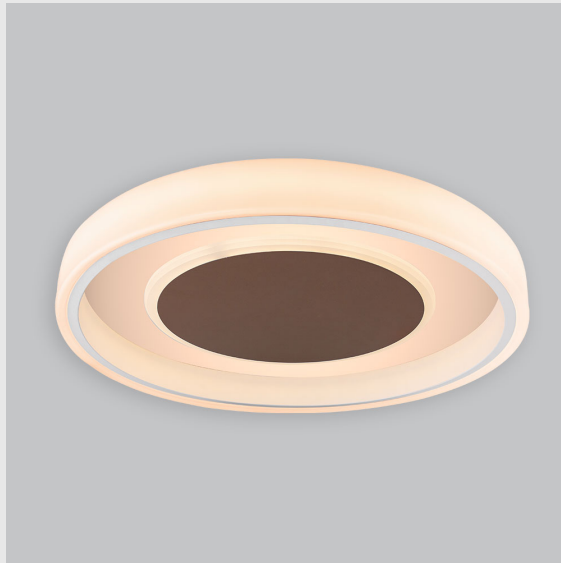

Variant 14 - 7021-2.3.1.4.1.1.1.1.70.0.1.1.3

Available Filters

1. Control = DALI-2 DT8
2. CRI = >80
3. Lumen Type = High
4. CCT (Colour Temperature) = 5700K
5. Mounting Type = Pendant
6. Material Colour = Black
7. Dimension = NA
8. Distribution = Direct
9. Optics = NA
10. Reflector = NA
11. Life of LED = L70 @50,000h
12. Beam Angle = 90° - 110°
13. Watt = 21W - 30W
14. SDCM = SDCM = < 3

Fire Fox Ring fixture has :

- Concentric circles molded in acrylic
- Topped with aluminium details
- Multiple sizes available
- Luminaire housing of aluminium + acrylic
- For home decoration & professional environments
- Surface powder coat and LED PCB mounted
- Bottom opening for easy maintenance
- Pendant with cable suspension with quick mounting system
- M6 bolt for M6 fastener
- High performance Acrylic
- Uniform illumination
- Energy-efficient LED with color rendering