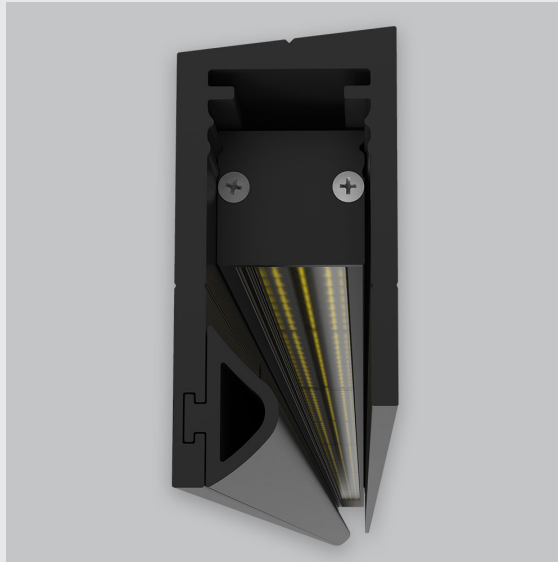

Variant 14 - 5003-2.4.1.4.2.1.4.1.1.4.0.1.1.1

Available Filters

1. Control = DALI-2 DT8
2. CRI = >80
3. Lumen Type = High
4. CCT (Colour Temperature) = 6500K
5. Beam Angle = 0° - 15°
6. Mounting Type = Surface
7. Material Colour = Black
8. Dimension = 1201mm - 2400mm
9. Distribution = Direct
10. Reflector = NA
11. Life of LED = L70 @50,000h
12. Watt = 1W - 10W
13. SDCM = SDCM = < 3
14. Optics = Lens

P2 Vertical Wall Grazer with Visor has :

- Luminaire housing made of extruded aluminium
- Grazes walls vertically
- Accentuates surface textures better
- Reduces hotspots and dead zones
- Custom engineered
- Precision optics provide a narrow 10° beam
- Accommodates a wide range of wall heights
- Perfect longitudinal glare reduction
- Uniform illumination
- Energy efficient LED with effective colour rendering