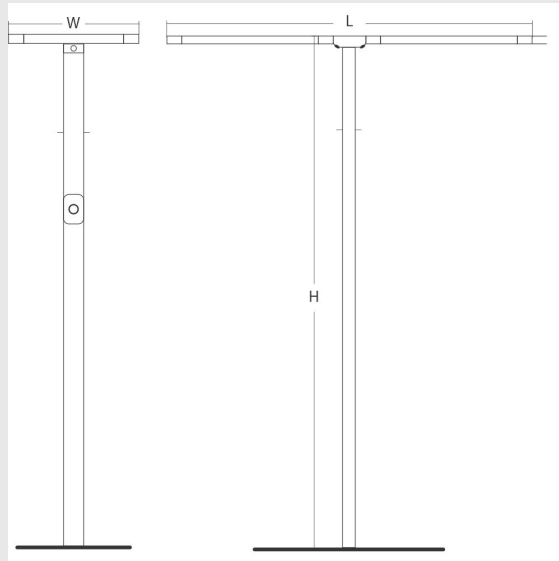

## Variant 14 - 9005-1- 2.3.1.4.2.3.0.1.70.0.1.1.3

### Available Filters

1. Control = DALI-2 DT8
2. CRI = >80
3. Lumen Type = High
4. CCT (Colour Temperature) = 5700K
5. Mounting Type = Surface
6. Material Colour = Grey
7. Distribution = Direct
8. Dimension = 301mm-600mm
9. Optics = NA
10. Reflector = NA
11. Life of LED = L70 @50,000h
12. Beam Angle = 90° - 110°
13. Watt = 21W - 30W
14. SDCM = SDCM = < 3