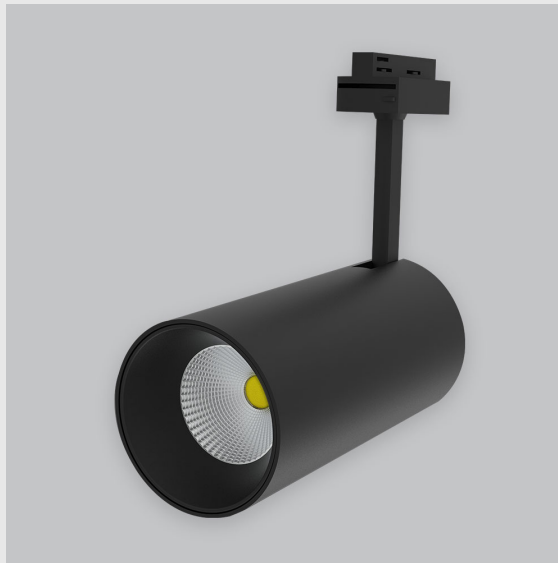

Variant 14 - 4001-2.4.1.4.0.1.0.1.1.4.0.1.1.2

Available Filters

1. Control = DALI-2 DT8
2. CRI = >80
3. Lumen Type = High
4. CCT (Colour Temperature) = 6500K
5. Beam Angle = 0° - 15°
6. Material Colour = Black
7. Distribution = Direct
8. Dimension = 301mm-600mm
9. Mounting Type = NA
10. Reflector = NA
11. Life of LED = L70 @50,000h
12. Watt = 11W - 20W
13. SDCM = SDCM = < 3
14. Optics = Lens

Phoenix Track Light has :

- Luminaire housing of die cast-aluminum
- Round recessed spotlight
- Surface powder coated
- COB (Chip on Board) technology
- Zero multiple shadows
- LED with effective colour rendering
- Overflowing colours with soft light and shadow
- Interpretation of the real environment light and colours
- Perfect longitudinal glare reduction
- Uniform light distribution
- No lateral spill for superior wall wash applications
- High colour rendering