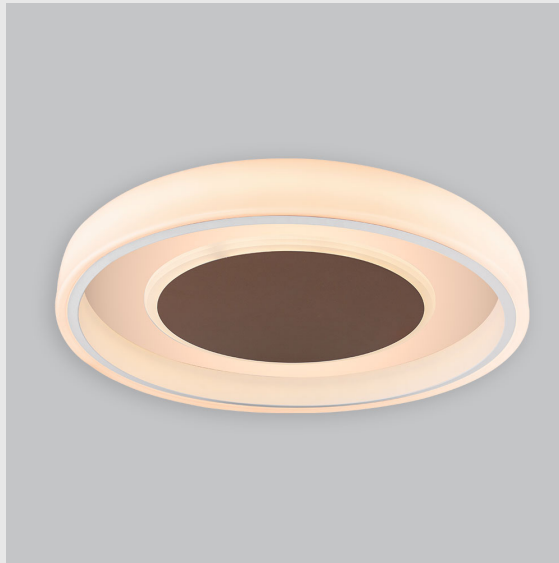

Variant 14 - 7021-2.3.1.4.1.1.1.1.70.0.1.1.3

Available Filters

1. Control = DALI-2 DT8
2. CRI = >80
3. Lumen Type = High
4. CCT (Colour Temperature) = 5700K
5. Mounting Type = Pendant
6. Material Colour = Black
7. Dimension = NA
8. Distribution = Direct
9. Optics = NA
10. Reflector = NA
11. Life of LED = L70 @50,000h
12. Beam Angle = 90° - 110°
13. Watt = 21W - 30W
14. SDCM = SDCM = < 3

Fire Fox Ring fixture has :

- Concentric circles molded in acrylic
- Topped with aluminium details
- Multiple sizes available
- Luminaire housing of aluminium + acrylic
- For home decoration & professional environments
- Surface powder coat and LED PCB mounted
- Bottom opening for easy maintenance
- Pendant with cable suspension with quick mounting system
- M6 bolt for M6 fastener
- High performance Acrylic
- Uniform illumination
- Energy-efficient LED with color rendering