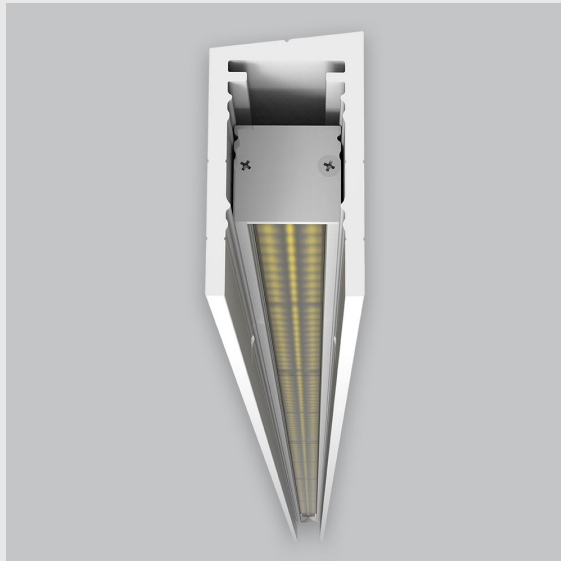

## Variant 14 - 5002-2.4.1.4.2.1.4.1.1.4.0.1.1.1

### Available Filters

1. Control = DALI-2 DT8
2. CRI = >80
3. Lumen Type = High
4. CCT (Colour Temperature) = 6500K
5. Beam Angle = 0° - 15°
6. Mounting Type = Surface
7. Material Colour = Black
8. Dimension = 1201mm - 2400mm
9. Distribution = Direct
10. Reflector = NA
11. Life of LED = L70 @50,000h
12. Watt = 1W - 10W
13. SDCM = SDCM = < 3
14. Optics = Lens

P2 Vertical Wall Grazer has :

- Luminaire housing made of extruded aluminium
- Grazes walls
- Accentuates surface textures better
- Reduces hotspots and dead zones
- Custom engineered
- Precision optics provide a narrow 10° beam
- Accommodates a wide range of wall heights
- Perfect longitudinal glare reduction
- Uniform illumination
- Energy efficient LED with effective colour rendering