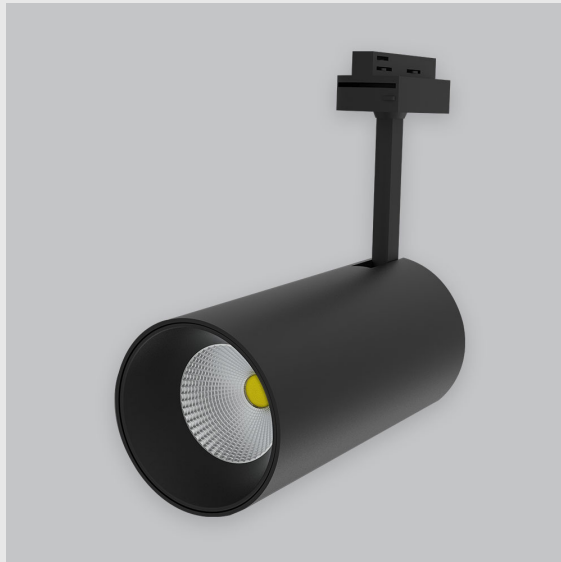

Variant 14 - 4001-2.4.1.4.0.1.0.1.1.4.0.1.1.2

Available Filters

1. Control = DALI-2 DT8
2. CRI = >80
3. Lumen Type = High
4. CCT (Colour Temperature) = 6500K
5. Beam Angle = 0° - 15°
6. Material Colour = Black
7. Distribution = Direct
8. Dimension = NA
9. Mounting Type = NA
10. Reflector = NA
11. Life of LED = L70 @50,000h
12. Watt = 11W - 20W
13. SDCM = SDCM = < 3
14. Optics = Lens

Phoenix Track Light has :

- Luminaire housing of die cast-aluminum
- Round recessed spotlight
- Surface powder coated
- COB (Chip on Board) technology
- Zero multiple shadows
- LED with effective colour rendering
- Overflowing colours with soft light and shadow
- Interpretation of the real environment light and colours
- Perfect longitudinal glare reduction
- Uniform light distribution
- No lateral spill for superior wall wash applications
- High colour rendering