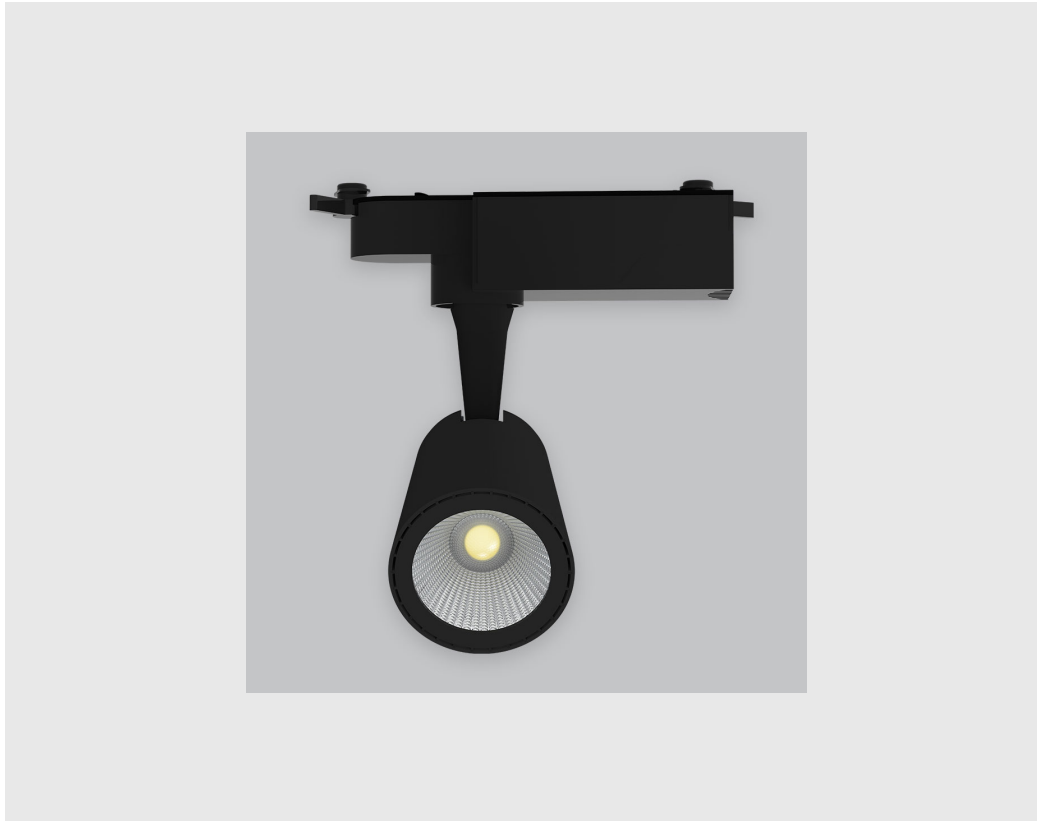

Image not found or type unknown

Variant 13

**Article number- - 4003-
2.3.1.4.4.1.7.1.1.6.0.1.1.2**

Specifications

1. Control = DALI-2 DT8
2. CRI = >80
3. Lumen Type = High
4. CCT (Colour Temperature) = 5700K
5. Beam Angle = 0° - 15°
6. Material Colour = Black
7. Distribution = Direct
8. Reflector = NA
9. Life of LED = L70 @50,000h
10. Watt = 11W - 20W
11. SDCM = SDCM = < 3
12. Mounting Type = Track Mounted
13. Dimension = 50mm-100mm
14. Optics = Lens & Reflector

Astro Track Light has :

- Luminaire housing of die cast-aluminium
- Premium powder coat
- Highly durable and in white finish
- Adjustable lighting
- 90° inclination on the horizontal plane
- 355° rotation around the vertical axis
- Angle can be directed as required
- For specific areas or to accentuate a feature
- Zero multiple shadows
- LED with effective colour rendering
- Overflowing colours with soft light and shadow
- Interpretation of the real environment light and colours
- High colour rendering