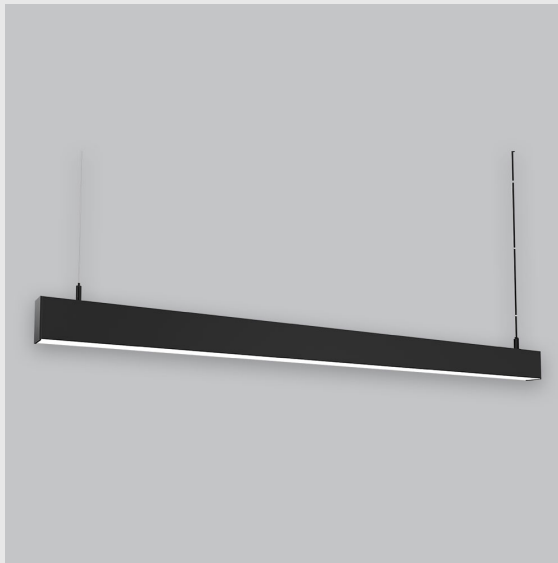

## **Variant 13 - 1002-1- 1.3.2.1.1.1.1.1.7.1.0.1.1.1**

### **Available Filters**

1. Control = ON-OFF
2. CRI = >90
3. Lumen Type = Low
4. CCT (Colour Temperature) = 5700K
5. Mounting Type = Pendant
6. Material Colour = Black
7. Dimension = NA
8. Distribution = Direct
9. Optics = PMMA Diffuser
10. Reflector = NA
11. Life of LED = L70 @50,000h
12. Beam Angle = 90° - 110°
13. Watt = 1W - 10W
14. SDCM = SDCM = < 3

Viraj 45 linear fixture has :

- No visible screw
- Surface powder coated
- Luminaire housing of extruded aluminium
- LED PCB mounted on insert design with heat sink
- Snap-fit system • Bottom opening for easy maintenance
- Pendant with cable suspension
- M6 bolt for M6 fastener
- High-performance PMMA diffuser
- Energy-efficient LED