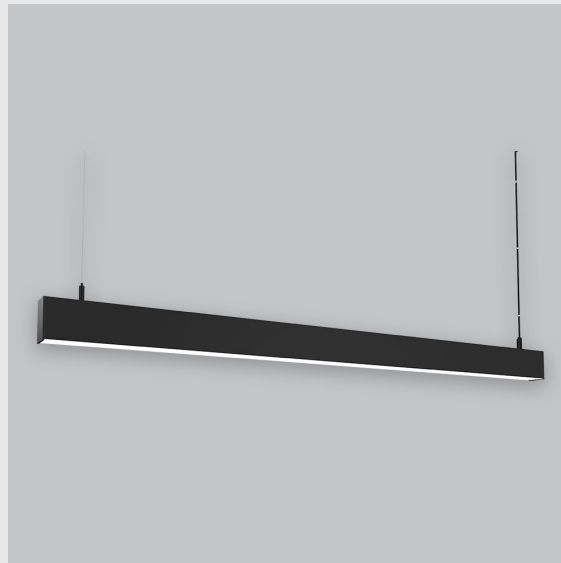

## **Variant 13 - 1002-1- 1.3.2.1.1.1.1.1.7.1.0.1.1.1**

### **Available Filters**

1. Control = ON-OFF
2. CRI = >90
3. Lumen Type = Low
4. CCT (Colour Temperature) = 5700K
5. Mounting Type = Pendant
6. Material Colour = Black
7. Dimension = NA
8. Distribution = Direct
9. Optics = PMMA Diffuser
10. Reflector = NA
11. Life of LED = L70 @50,000h
12. Beam Angle = 90° - 110°
13. Watt = 1W - 10W
14. SDCM = SDCM = < 3

Viraj 45 linear fixture has :

- No visible screw
- Surface powder coated
- Luminaire housing of extruded aluminium
- LED PCB mounted on insert design with heat sink
- Snap-fit system • Bottom opening for easy maintenance
- Pendant with cable suspension
- M6 bolt for M6 fastener
- High-performance PMMA diffuser
- Energy-efficient LED