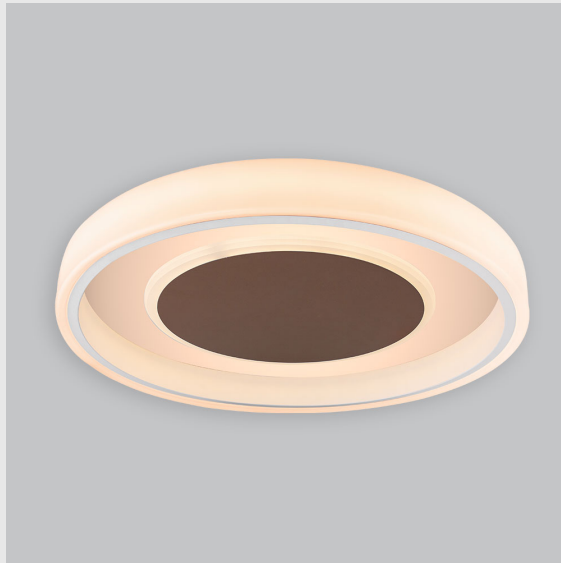

Variant 13 - 7021-2.2.1.4.1.1.1.1.70.0.1.1.3

Available Filters

1. Control = DALI-2 DT8
2. CRI = >80
3. Lumen Type = High
4. CCT (Colour Temperature) = 4000K
5. Mounting Type = Pendant
6. Material Colour = Black
7. Dimension = NA
8. Distribution = Direct
9. Optics = NA
10. Reflector = NA
11. Life of LED = L70 @50,000h
12. Beam Angle = 90° - 110°
13. Watt = 21W - 30W
14. SDCM = SDCM = < 3

Fire Fox Ring fixture has :

- Concentric circles molded in acrylic
- Topped with aluminium details
- Multiple sizes available
- Luminaire housing of aluminium + acrylic
- For home decoration & professional environments
- Surface powder coat and LED PCB mounted
- Bottom opening for easy maintenance
- Pendant with cable suspension with quick mounting system
- M6 bolt for M6 fastener
- High performance Acrylic
- Uniform illumination
- Energy-efficient LED with color rendering