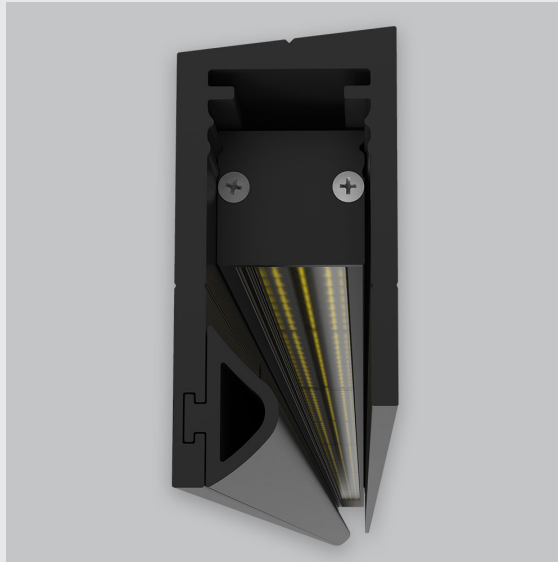

## Variant 13 - 5003-2.3.1.4.2.1.4.1.1.4.0.1.1.1

### Available Filters

1. Control = DALI-2 DT8
2. CRI = >80
3. Lumen Type = High
4. CCT (Colour Temperature) = 5700K
5. Beam Angle = 0° - 15°
6. Mounting Type = Surface
7. Material Colour = Black
8. Dimension = 1201mm - 2400mm
9. Distribution = Direct
10. Reflector = NA
11. Life of LED = L70 @50,000h
12. Watt = 1W - 10W
13. SDCM = SDCM = < 3
14. Optics = Lens

P2 Vertical Wall Grazer with Visor has :

- Luminaire housing made of extruded aluminium
- Grazes walls vertically
- Accentuates surface textures better
- Reduces hotspots and dead zones
- Custom engineered
- Precision optics provide a narrow 10° beam
- Accommodates a wide range of wall heights
- Perfect longitudinal glare reduction
- Uniform illumination
- Energy efficient LED with effective colour rendering