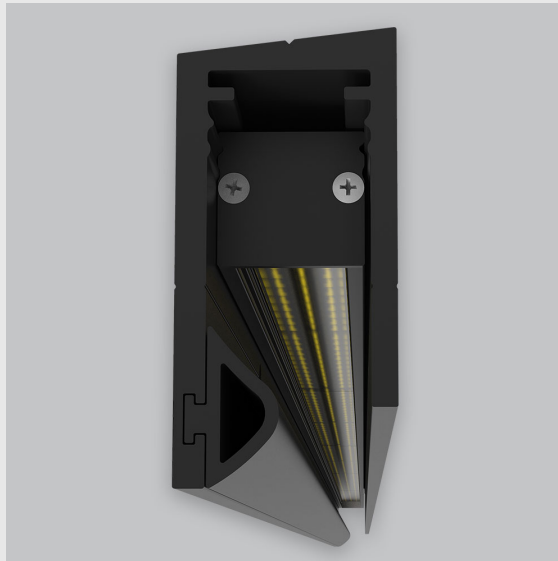

Variant 13 - 5003-2.3.1.4.2.1.4.1.1.4.0.1.1.1

Available Filters

1. Control = DALI-2 DT8
2. CRI = >80
3. Lumen Type = High
4. CCT (Colour Temperature) = 5700K
5. Beam Angle = 0° - 15°
6. Mounting Type = Surface
7. Material Colour = Black
8. Dimension = 1201mm - 2400mm
9. Distribution = Direct
10. Reflector = NA
11. Life of LED = L70 @50,000h
12. Watt = 1W - 10W
13. SDCM = SDCM = < 3
14. Optics = Lens

P2 Vertical Wall Grazer with Visor has :

- Luminaire housing made of extruded aluminium
- Grazes walls vertically
- Accentuates surface textures better
- Reduces hotspots and dead zones
- Custom engineered
- Precision optics provide a narrow 10° beam
- Accommodates a wide range of wall heights
- Perfect longitudinal glare reduction
- Uniform illumination
- Energy efficient LED with effective colour rendering