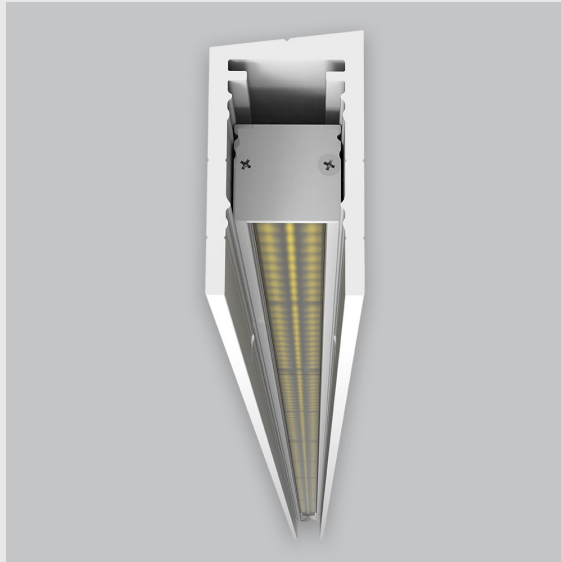

## Variant 13 - 5002-2.3.1.4.2.1.4.1.1.4.0.1.1.1

### Available Filters

1. Control = DALI-2 DT8
2. CRI = >80
3. Lumen Type = High
4. CCT (Colour Temperature) = 5700K
5. Beam Angle = 0° - 15°
6. Mounting Type = Surface
7. Material Colour = Black
8. Dimension = 1201mm - 2400mm
9. Distribution = Direct
10. Reflector = NA
11. Life of LED = L70 @50,000h
12. Watt = 1W - 10W
13. SDCM = SDCM = < 3
14. Optics = Lens

P2 Vertical Wall Grazer has :

- Luminaire housing made of extruded aluminium
- Grazes walls
- Accentuates surface textures better
- Reduces hotspots and dead zones
- Custom engineered
- Precision optics provide a narrow 10° beam
- Accommodates a wide range of wall heights
- Perfect longitudinal glare reduction
- Uniform illumination
- Energy efficient LED with effective colour rendering