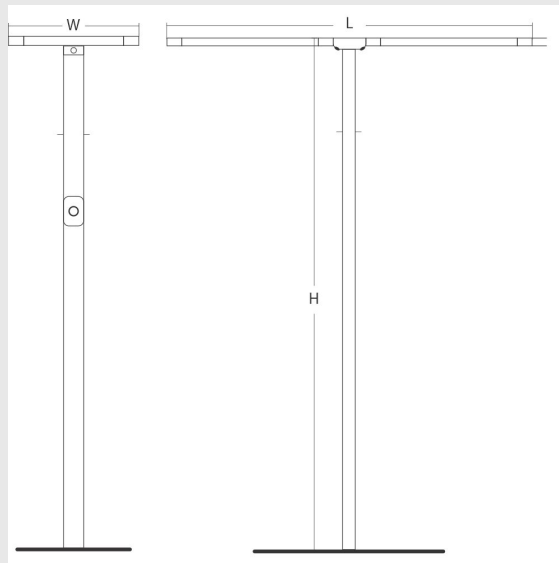

Variant 13 - 9005-1- 2.2.1.4.2.3.0.1.70.0.1.1.3

Available Filters

1. Control = DALI-2 DT8
2. CRI = >80
3. Lumen Type = High
4. CCT (Colour Temperature) = 4000K
5. Mounting Type = Surface
6. Material Colour = Grey
7. Distribution = Direct
8. Dimension = 301mm-600mm
9. Optics = NA
10. Reflector = NA
11. Life of LED = L70 @50,000h
12. Beam Angle = 90° - 110°
13. Watt = 21W - 30W
14. SDCM = SDCM = < 3

Leno D fixture has :

- Luminaire housing of aluminium
- Surface powder coat
- SMD (Surface Mount Device) LED technology
- Free standing luminaires
- Minimalistic design
- Numerous combinations of lamp head designs for a variety of desks
- Overflowing colours
- Soft light and shadow
- Interpretation of the real environment light and colours